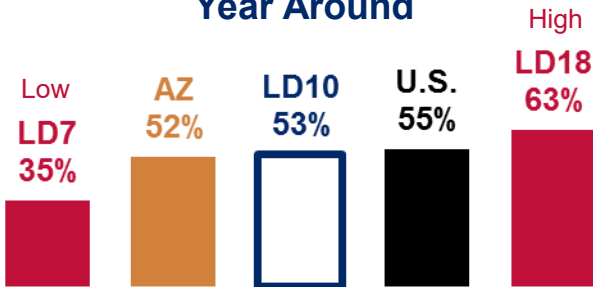

THE ARIZONA CENTER
— FOR ECONOMIC PROGRESS —

March 2017

Legislative District 10

Pima County (East Central)
Tanque Verde

Senator
David Bradley

Representatives
Todd A. Clodfelter
Kirsten Engel

25-64 Year Olds Working Full Time, Year Around

Median Earnings Per Full Time, Year Around Worker

Children in Families Where All Parents are in the Labor Force

Percent of Housing that is Rented

Moved to Arizona Last Year

Working and No Car

25-64 Year Olds with a Bachelor Degree or Higher