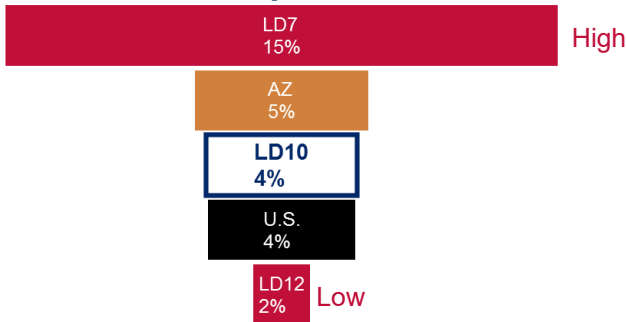

March 2017

Legislative District 10

Pima County (East Central)
Tanque Verde

Senator
David Bradley

Representatives
Todd A. Clodfelter
Kirsten Engel

Number of Children

Total Population Who are Children

Children Living in Poverty

Children Without Health Insurance

Children Being Raised by Grandparents

3 and 4 Year Olds Enrolled in Preschool

3rd Grade AzMERIT Reading Test Results 2016

School/School District	Students Passing
Arizona	41%
Bloom Elementary School	36%
Dunham Elementary School	44%
Lineweaver Elementary School	54%
Tanque Verde Unified District	63%

THE ARIZONA CENTER
— FOR ECONOMIC PROGRESS —

March 2017

Legislative District 10

Pima County (East Central)
Tanque Verde

Senator
David Bradley

Representatives
Todd A. Clodfelter
Kirsten Engel

25-64 Year Olds Working Full Time, Year Around