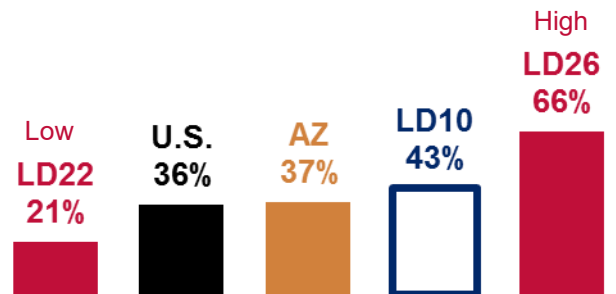

Children Without Health Insurance

Children Being Raised by Grandparents

3 and 4 Year Olds Enrolled in Preschool

3rd Grade AzMERIT Reading Test Results 2016

School/School District	Students Passing
Arizona	41%
Bloom Elementary School	36%
Dunham Elementary School	44%
Lineweaver Elementary School	54%
Tanque Verde Unified District	63%

THE ARIZONA CENTER
— FOR ECONOMIC PROGRESS —

March 2017

Legislative District 10

Pima County (East Central)
Tanque Verde

Senator
David Bradley

Representatives
Todd A. Clodfelter
Kirsten Engel

25-64 Year Olds Working Full Time, Year Around

Median Earnings Per Full Time, Year Around Worker

Children in Families Where All Parents are in the Labor Force

Percent of Housing that is Rented

Moved to Arizona Last Year

Working and No Car

25-64 Year Olds with a Bachelor Degree or Higher