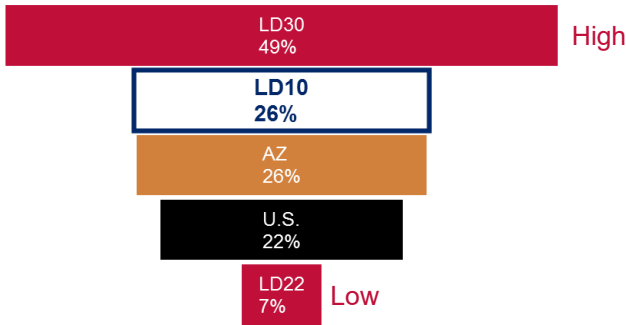

March 2017

Legislative District 10

Pima County (East Central)
Tanque Verde

Senator
David Bradley

Representatives
Todd A. Clodfelter
Kirsten Engel

Number of Children

Total Population Who are Children

Children Living in Poverty

Children Without Health Insurance

Children Being Raised by Grandparents

3 and 4 Year Olds Enrolled in Preschool

3rd Grade AzMERIT Reading Test Results 2016

School/School District	Students Passing
Arizona	41%
Bloom Elementary School	36%
Dunham Elementary School	44%
Lineweaver Elementary School	54%
Tanque Verde Unified District	63%

THE ARIZONA CENTER
— FOR ECONOMIC PROGRESS —

March 2017

Legislative District 10

Pima County (East Central)
Tanque Verde

Senator
David Bradley

Representatives
Todd A. Clodfelter
Kirsten Engel

25-64 Year Olds Working Full Time, Year Around