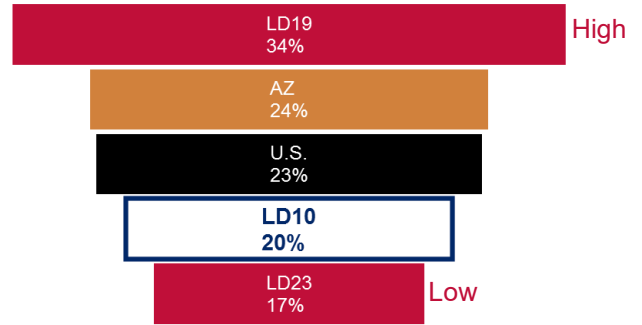

March 2017

Legislative District 10

Pima County (East Central)
Tanque Verde

Senator
David Bradley

Representatives
Todd A. Clodfelter
Kirsten Engel

Number of Children

Total Population Who are Children

Children Living in Poverty

Children Without Health Insurance

Children Being Raised by Grandparents

3 and 4 Year Olds Enrolled in Preschool

3rd Grade AzMERIT Reading Test Results 2016

School/School District	Students Passing
Arizona	41%
Bloom Elementary School	36%
Dunham Elementary School	44%
Lineweaver Elementary School	54%
Tanque Verde Unified District	63%

THE ARIZONA CENTER
— FOR ECONOMIC PROGRESS —

March 2017

Legislative District 10

Pima County (East Central)
Tanque Verde

Senator
David Bradley

Representatives
Todd A. Clodfelter
Kirsten Engel

25-64 Year Olds Working Full Time, Year Around