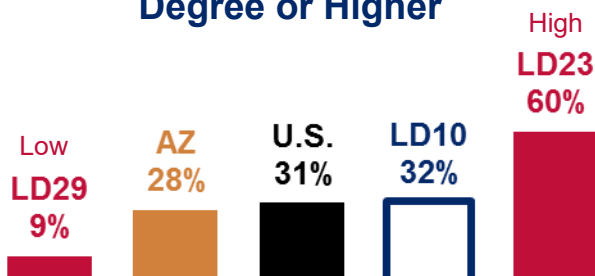

THE ARIZONA CENTER
— FOR ECONOMIC PROGRESS —

March 2017

Legislative District 10

Pima County (East Central)
Tanque Verde

Senator
David Bradley

Representatives
Todd A. Clodfelter
Kirsten Engel

25-64 Year Olds Working Full Time, Year Around

Median Earnings Per Full Time, Year Around Worker

Children in Families Where All Parents are in the Labor Force

Percent of Housing that is Rented

Moved to Arizona Last Year

Working and No Car

25-64 Year Olds with a Bachelor Degree or Higher

Rent is 30% or More of Monthly Income