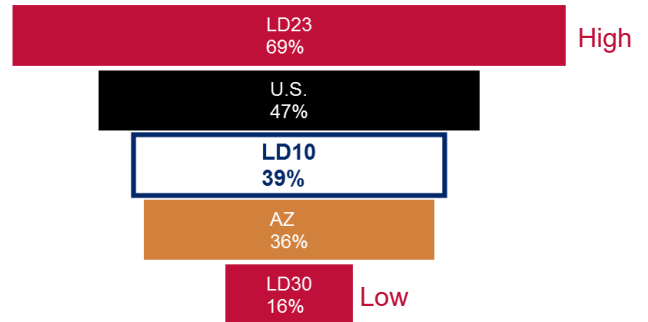

March 2017

Legislative District 10

Pima County (East Central)
Tanque Verde

Senator
David Bradley

Representatives
Todd A. Clodfelter
Kirsten Engel

Number of Children

Total Population Who are Children

Children Living in Poverty

Children Without Health Insurance

Children Being Raised by Grandparents

3 and 4 Year Olds Enrolled in Preschool

3rd Grade AzMERIT Reading Test Results 2016

School/School District	Students Passing
Arizona	41%
Bloom Elementary School	36%
Dunham Elementary School	44%
Lineweaver Elementary School	54%
Tanque Verde Unified District	63%

THE ARIZONA CENTER
— FOR ECONOMIC PROGRESS —

March 2017

Legislative District 10

Pima County (East Central)
Tanque Verde

Senator
David Bradley

Representatives
Todd A. Clodfelter
Kirsten Engel

25-64 Year Olds Working Full Time, Year Around