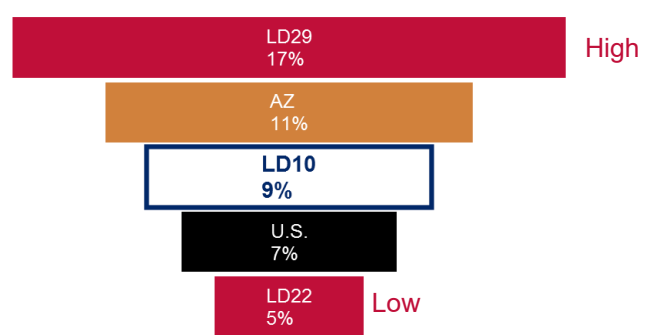

March 2017

Legislative District 10

Pima County (East Central)
Tanque Verde

Senator
David Bradley

Representatives
Todd A. Clodfelter
Kirsten Engel

Number of Children

Total Population Who are Children

Children Living in Poverty

Children Without Health Insurance

Children Being Raised by Grandparents

3 and 4 Year Olds Enrolled in Preschool

3rd Grade AzMERIT Reading Test Results 2016

School/School District	Students Passing
Arizona	41%
Bloom Elementary School	36%
Dunham Elementary School	44%
Lineweaver Elementary School	54%
Tanque Verde Unified District	63%

THE ARIZONA CENTER
— FOR ECONOMIC PROGRESS —

March 2017

Legislative District 10

Pima County (East Central)
Tanque Verde

Senator
David Bradley

Representatives
Todd A. Clodfelter
Kirsten Engel

25-64 Year Olds Working Full Time, Year Around