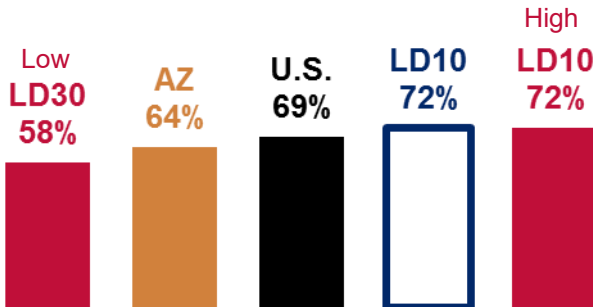

Children Without Health Insurance

Children Being Raised by Grandparents

3 and 4 Year Olds Enrolled in Preschool

3rd Grade AzMERIT Reading Test Results 2016

School/School District	Students Passing
Arizona	41%
Bloom Elementary School	36%
Dunham Elementary School	44%
Lineweaver Elementary School	54%
Tanque Verde Unified District	63%

THE ARIZONA CENTER
— FOR ECONOMIC PROGRESS —

March 2017

Legislative District 10

Pima County (East Central)
Tanque Verde

Senator
David Bradley

Representatives
Todd A. Clodfelter
Kirsten Engel

25-64 Year Olds Working Full Time, Year Around

Median Earnings Per Full Time, Year Around Worker

Children in Families Where All Parents are in the Labor Force

Percent of Housing that is Rented

Moved to Arizona Last Year

Working and No Car

25-64 Year Olds with a Bachelor Degree or Higher