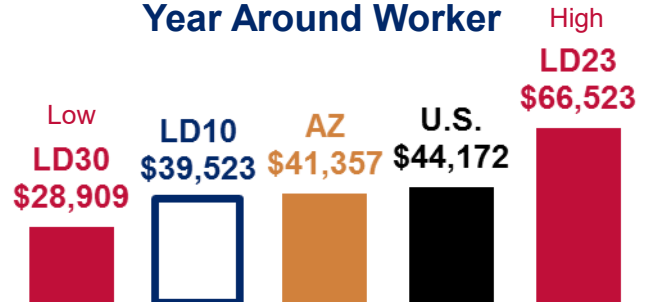

THE ARIZONA CENTER
— FOR ECONOMIC PROGRESS —

March 2017

Legislative District 10

Pima County (East Central)
Tanque Verde

Senator
David Bradley

Representatives
Todd A. Clodfelter
Kirsten Engel

25-64 Year Olds Working Full Time, Year Around

Median Earnings Per Full Time, Year Around Worker

Children in Families Where All Parents are in the Labor Force

Percent of Housing that is Rented

Moved to Arizona Last Year

Working and No Car

25-64 Year Olds with a Bachelor Degree or Higher