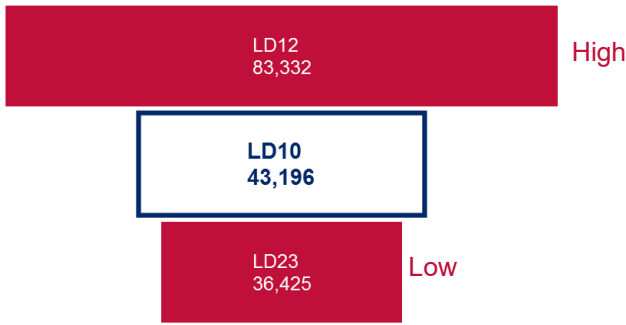

March 2017

Legislative District 10

Pima County (East Central)
Tanque Verde

Senator
David Bradley

Representatives
Todd A. Clodfelter
Kirsten Engel

Number of Children

Total Population Who are Children

Children Living in Poverty

Children Without Health Insurance

Children Being Raised by Grandparents

3 and 4 Year Olds Enrolled in Preschool

3rd Grade AzMERIT Reading Test Results 2016

School/School District	Students Passing
Arizona	41%
Bloom Elementary School	36%
Dunham Elementary School	44%
Lineweaver Elementary School	54%
Tanque Verde Unified District	63%

THE ARIZONA CENTER
— FOR ECONOMIC PROGRESS —

March 2017

Legislative District 10

Pima County (East Central)
Tanque Verde

Senator
David Bradley

Representatives
Todd A. Clodfelter
Kirsten Engel

25-64 Year Olds Working Full Time, Year Around