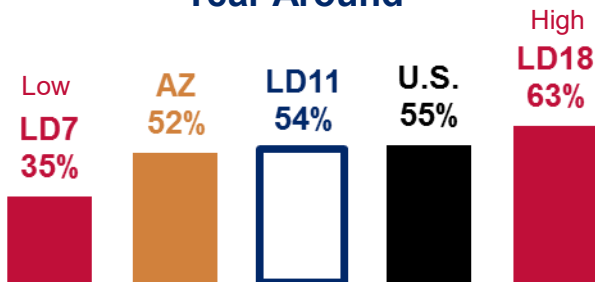

Children Without Health Insurance

Children Being Raised by Grandparents

3 and 4 Year Olds Enrolled in Preschool

3rd Grade AzMERIT Reading Test Results 2016

School District	Students Passing
Arizona	41%
Amphitheater	44%
Marana	43%
Maricopa	34%
Toltec	21%

THE ARIZONA CENTER
— FOR ECONOMIC PROGRESS —

March 2017

Legislative District 11

Marana
Maricopa
Oro Valley
Picture Rocks

Senator
Steve Smith

Representatives
Mark Finchem
Vince Leach

25-64 Year Olds Working Full Time, Year Around

Median Earnings Per Full Time, Year Around Worker

Children in Families Where All Parents are in the Labor Force

Percent of Housing that is Rented

Moved to Arizona Last Year

Working and No Car

25-64 Year Olds with a Bachelor Degree or Higher