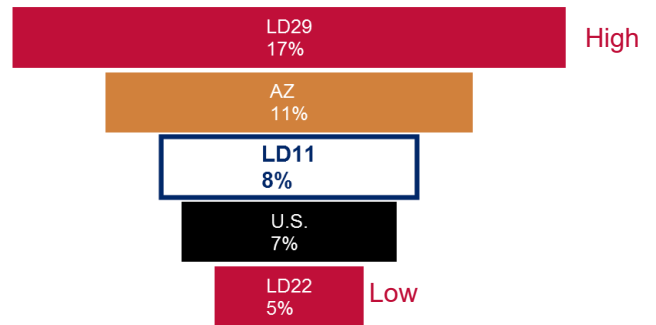

March 2017

Legislative District 11

Marana
Maricopa
Oro Valley
Picture Rocks

Senator
Steve Smith

Representatives
Mark Finchem
Vince Leach

Number of Children

Total Population Who are Children

Children Living in Poverty

Children Without Health Insurance

Children Being Raised by Grandparents

3 and 4 Year Olds Enrolled in Preschool

3rd Grade AzMERIT Reading Test Results 2016

School District	Students Passing
Arizona	41%
Amphitheater	44%
Marana	43%
Maricopa	34%
Toltec	21%

THE ARIZONA CENTER
— FOR ECONOMIC PROGRESS —

March 2017

Legislative District 11

Marana
Maricopa
Oro Valley
Picture Rocks

Senator
Steve Smith

Representatives
Mark Finchem
Vince Leach

25-64 Year Olds Working Full Time, Year Around