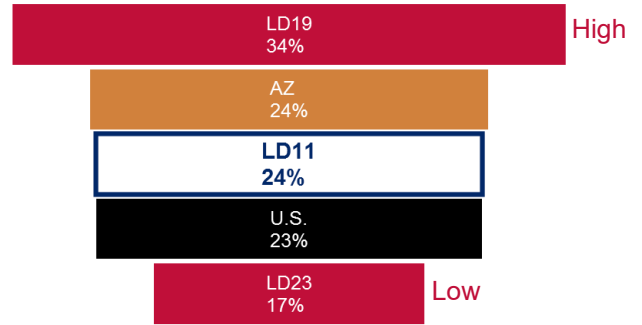

March 2017

Legislative District 11

Marana
Maricopa
Oro Valley
Picture Rocks

Senator
Steve Smith

Representatives
Mark Finchem
Vince Leach

Number of Children

Total Population Who are Children

Children Living in Poverty

Children Without Health Insurance

Children Being Raised by Grandparents

3 and 4 Year Olds Enrolled in Preschool

3rd Grade AzMERIT Reading Test Results 2016

School District	Students Passing
Arizona	41%
Amphitheater	44%
Marana	43%
Maricopa	34%
Toltec	21%

THE ARIZONA CENTER
— FOR ECONOMIC PROGRESS —

March 2017

Legislative District 11

Marana
Maricopa
Oro Valley
Picture Rocks

Senator
Steve Smith

Representatives
Mark Finchem
Vince Leach

25-64 Year Olds Working Full Time, Year Around