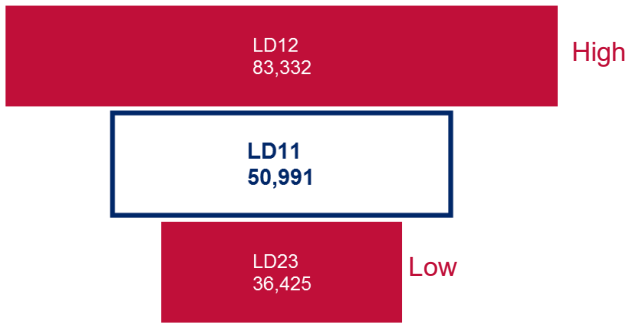

March 2017

Legislative District 11

Marana
Maricopa
Oro Valley
Picture Rocks

Senator
Steve Smith

Representatives
Mark Finchem
Vince Leach

Number of Children

Total Population Who are Children

Children Living in Poverty

Children Without Health Insurance

Children Being Raised by Grandparents

3 and 4 Year Olds Enrolled in Preschool

3rd Grade AzMERIT Reading Test Results 2016

School District	Students Passing
Arizona	41%
Amphitheater	44%
Marana	43%
Maricopa	34%
Toltec	21%

THE ARIZONA CENTER
— FOR ECONOMIC PROGRESS —

March 2017

Legislative District 11

Marana
Maricopa
Oro Valley
Picture Rocks

Senator
Steve Smith

Representatives
Mark Finchem
Vince Leach

25-64 Year Olds Working Full Time, Year Around