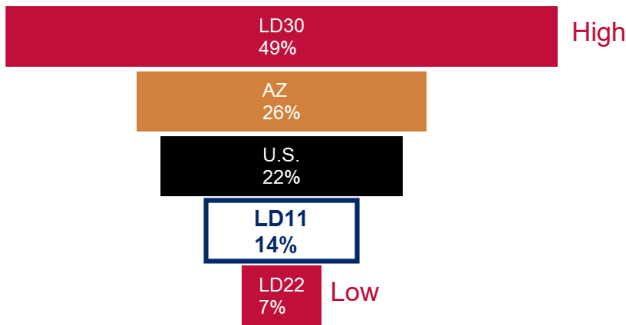

March 2017

Legislative District 11

Marana
Maricopa
Oro Valley
Picture Rocks

Senator
Steve Smith

Representatives
Mark Finchem
Vince Leach

Number of Children

Total Population Who are Children

Children Living in Poverty

Children Without Health Insurance

Children Being Raised by Grandparents

3 and 4 Year Olds Enrolled in Preschool

3rd Grade AzMERIT Reading Test Results 2016

School District	Students Passing
Arizona	41%
Amphitheater	44%
Marana	43%
Maricopa	34%
Toltec	21%

THE ARIZONA CENTER
— FOR ECONOMIC PROGRESS —

March 2017

Legislative District 11

Marana
Maricopa
Oro Valley
Picture Rocks

Senator
Steve Smith

Representatives
Mark Finchem
Vince Leach

25-64 Year Olds Working Full Time, Year Around