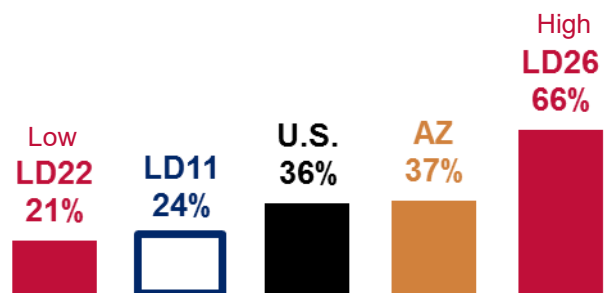

Children Without Health Insurance

Children Being Raised by Grandparents

3 and 4 Year Olds Enrolled in Preschool

3rd Grade AzMERIT Reading Test Results 2016

School District	Students Passing
Arizona	41%
Amphitheater	44%
Marana	43%
Maricopa	34%
Toltec	21%

THE ARIZONA CENTER
— FOR ECONOMIC PROGRESS —

March 2017

Legislative District 11

Marana
Maricopa
Oro Valley
Picture Rocks

Senator
Steve Smith

Representatives
Mark Finchem
Vince Leach

25-64 Year Olds Working Full Time, Year Around

Median Earnings Per Full Time, Year Around Worker

Children in Families Where All Parents are in the Labor Force

Percent of Housing that is Rented

Moved to Arizona Last Year

Working and No Car

25-64 Year Olds with a Bachelor Degree or Higher