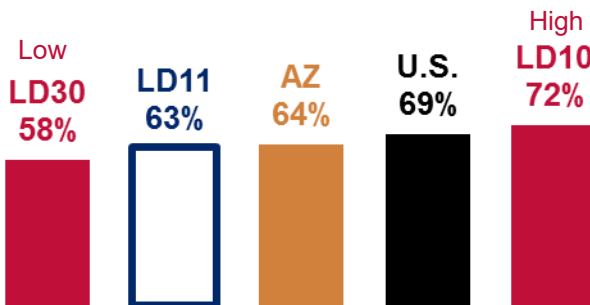

Children Without Health Insurance

Children Being Raised by Grandparents

3 and 4 Year Olds Enrolled in Preschool

3rd Grade AzMERIT Reading Test Results 2016

School District	Students Passing
Arizona	41%
Amphitheater	44%
Marana	43%
Maricopa	34%
Toltec	21%

THE ARIZONA CENTER
— FOR ECONOMIC PROGRESS —

March 2017

Legislative District 11

Marana
Maricopa
Oro Valley
Picture Rocks

Senator
Steve Smith

Representatives
Mark Finchem
Vince Leach

25-64 Year Olds Working Full Time, Year Around

Median Earnings Per Full Time, Year Around Worker

Children in Families Where All Parents are in the Labor Force

Percent of Housing that is Rented

Moved to Arizona Last Year

Working and No Car

25-64 Year Olds with a Bachelor Degree or Higher