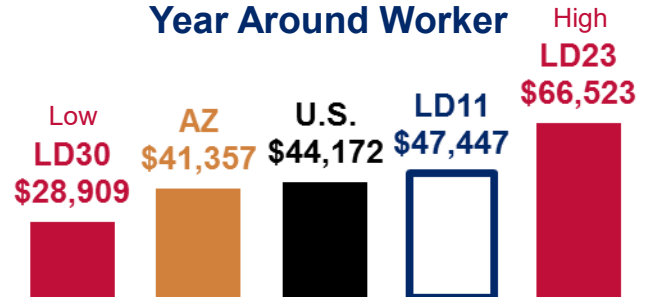

THE ARIZONA CENTER
— FOR ECONOMIC PROGRESS —

March 2017

Legislative District 11

Marana
Maricopa
Oro Valley
Picture Rocks

Senator
Steve Smith

Representatives
Mark Finchem
Vince Leach

25-64 Year Olds Working Full Time, Year Around

Median Earnings Per Full Time, Year Around Worker

Children in Families Where All Parents are in the Labor Force

Percent of Housing that is Rented

Moved to Arizona Last Year

Working and No Car

25-64 Year Olds with a Bachelor Degree or Higher