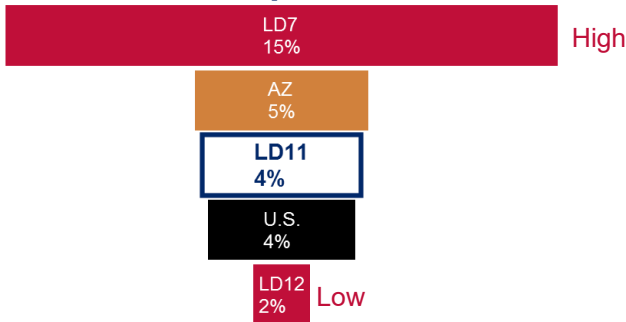

March 2017

Legislative District 11

Marana
Maricopa
Oro Valley
Picture Rocks

Senator
Steve Smith

Representatives
Mark Finchem
Vince Leach

Number of Children

Total Population Who are Children

Children Living in Poverty

Children Without Health Insurance

Children Being Raised by Grandparents

3 and 4 Year Olds Enrolled in Preschool

3rd Grade AzMERIT Reading Test Results 2016

School District	Students Passing
Arizona	41%
Amphitheater	44%
Marana	43%
Maricopa	34%
Toltec	21%

THE ARIZONA CENTER
— FOR ECONOMIC PROGRESS —

March 2017

Legislative District 11

Marana
Maricopa
Oro Valley
Picture Rocks

Senator
Steve Smith

Representatives
Mark Finchem
Vince Leach

25-64 Year Olds Working Full Time, Year Around