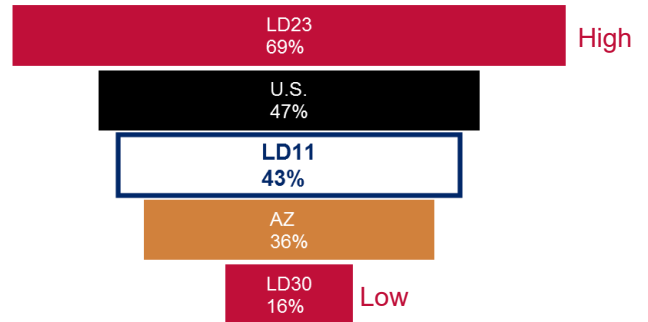

March 2017

Legislative District 11

Marana
Maricopa
Oro Valley
Picture Rocks

Senator
Steve Smith

Representatives
Mark Finchem
Vince Leach

Number of Children

Total Population Who are Children

Children Living in Poverty

Children Without Health Insurance

Children Being Raised by Grandparents

3 and 4 Year Olds Enrolled in Preschool

3rd Grade AzMERIT Reading Test Results 2016

School District	Students Passing
Arizona	41%
Amphitheater	44%
Marana	43%
Maricopa	34%
Toltec	21%

THE ARIZONA CENTER
— FOR ECONOMIC PROGRESS —

March 2017

Legislative District 11

Marana
Maricopa
Oro Valley
Picture Rocks

Senator
Steve Smith

Representatives
Mark Finchem
Vince Leach

25-64 Year Olds Working Full Time, Year Around