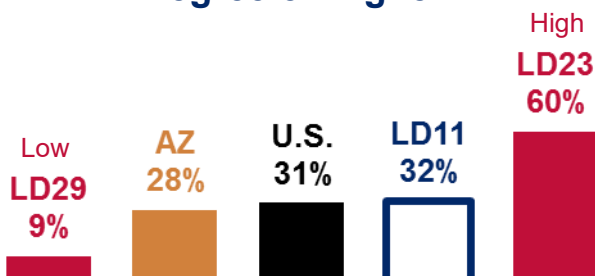

THE ARIZONA CENTER
— FOR ECONOMIC PROGRESS —

March 2017

Legislative District 11

Marana
Maricopa
Oro Valley
Picture Rocks

Senator
Steve Smith

Representatives
Mark Finchem
Vince Leach

25-64 Year Olds Working Full Time, Year Around

Median Earnings Per Full Time, Year Around Worker

Children in Families Where All Parents are in the Labor Force

Percent of Housing that is Rented

Moved to Arizona Last Year

Working and No Car

25-64 Year Olds with a Bachelor Degree or Higher

Rent is 30% or More of Monthly Income