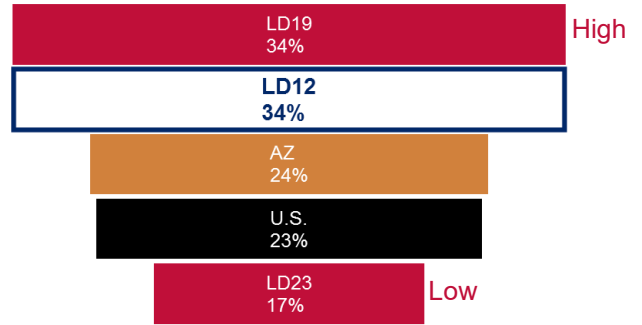

March 2017

Legislative District 12

Gilbert
Queen Creek

Senator
Warren Petersen

Representatives
Eddie Farnsworth
Travis Grantham

Number of Children

Total Population Who are Children

Children Living in Poverty

Children Without Health Insurance

Children Being Raised by Grandparents

3 and 4 Year Olds Enrolled in Preschool

3rd Grade AzMERIT Reading Test Results 2016

School District	Students Passing
Arizona	41%
Gilbert	57%
Higley	61%
Queen Creek	56%

THE ARIZONA CENTER
— FOR ECONOMIC PROGRESS —

March 2017

Legislative District 12

Gilbert
Queen Creek

Senator
Warren Petersen

Representatives
Eddie Farnsworth
Travis Grantham

25-64 Year Olds Working Full Time, Year Around