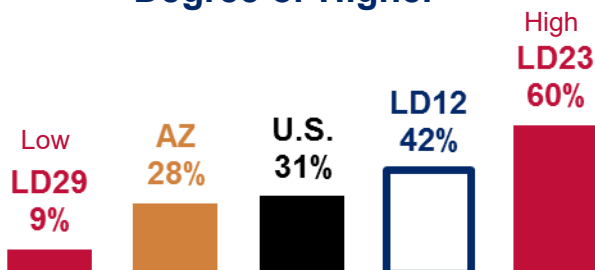

THE ARIZONA CENTER
— FOR ECONOMIC PROGRESS —

March 2017

Legislative District 12

Gilbert
Queen Creek

Senator
Warren Petersen

Representatives
Eddie Farnsworth
Travis Grantham

25-64 Year Olds Working Full Time, Year Around

Median Earnings Per Full Time, Year Around Worker

Children in Families Where All Parents are in the Labor Force

Percent of Housing that is Rented

Moved to Arizona Last Year

Working and No Car

25-64 Year Olds with a Bachelor Degree or Higher

Rent is 30% or More of Monthly Income