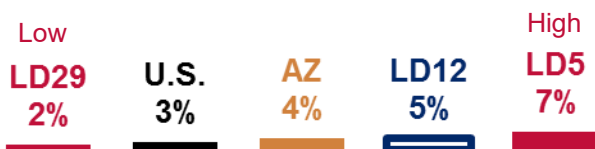

THE ARIZONA CENTER
— FOR ECONOMIC PROGRESS —

March 2017

Legislative District 12

Gilbert
Queen Creek

Senator
Warren Petersen

Representatives
Eddie Farnsworth
Travis Grantham

25-64 Year Olds Working Full Time, Year Around

Median Earnings Per Full Time, Year Around Worker

Children in Families Where All Parents are in the Labor Force

Percent of Housing that is Rented

Moved to Arizona Last Year

Working and No Car

25-64 Year Olds with a Bachelor Degree or Higher

Rent is 30% or More of Monthly Income