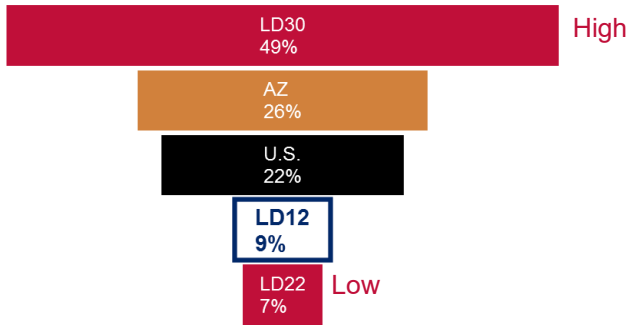

March 2017

Legislative District 12

Gilbert
Queen Creek

Senator
Warren Petersen

Representatives
Eddie Farnsworth
Travis Grantham

Number of Children

Total Population Who are Children

Children Living in Poverty

Children Without Health Insurance

Children Being Raised by Grandparents

3 and 4 Year Olds Enrolled in Preschool

3rd Grade AzMERIT Reading Test Results 2016

School District	Students Passing
Arizona	41%
Gilbert	57%
Higley	61%
Queen Creek	56%

THE ARIZONA CENTER
— FOR ECONOMIC PROGRESS —

March 2017

Legislative District 12

Gilbert
Queen Creek

Senator
Warren Petersen

Representatives
Eddie Farnsworth
Travis Grantham

25-64 Year Olds Working Full Time, Year Around