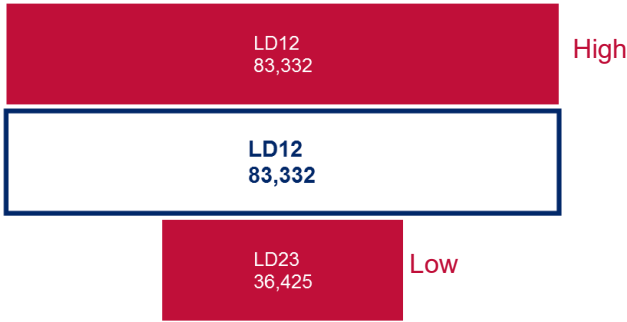

March 2017

Legislative District 12

Gilbert
Queen Creek

Senator
Warren Petersen

Representatives
Eddie Farnsworth
Travis Grantham

Number of Children

Total Population Who are Children

Children Living in Poverty

Children Without Health Insurance

Children Being Raised by Grandparents

3 and 4 Year Olds Enrolled in Preschool

3rd Grade AzMERIT Reading Test Results 2016

School District	Students Passing
Arizona	41%
Gilbert	57%
Higley	61%
Queen Creek	56%

THE ARIZONA CENTER
— FOR ECONOMIC PROGRESS —

March 2017

Legislative District 12

Gilbert
Queen Creek

Senator
Warren Petersen

Representatives
Eddie Farnsworth
Travis Grantham

25-64 Year Olds Working Full Time, Year Around