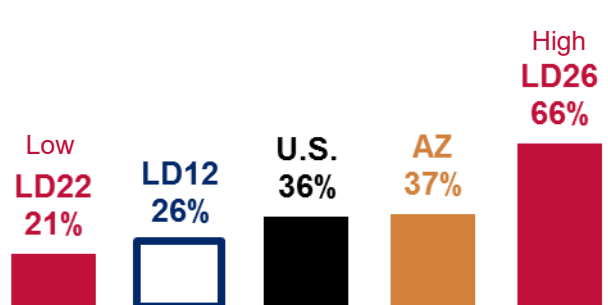

Children Without Health Insurance

Children Being Raised by Grandparents

3 and 4 Year Olds Enrolled in Preschool

3rd Grade AzMERIT Reading Test Results 2016

School District	Students Passing
Arizona	41%
Gilbert	57%
Higley	61%
Queen Creek	56%

THE ARIZONA CENTER
— FOR ECONOMIC PROGRESS —

March 2017

Legislative District 12

Gilbert
Queen Creek

Senator
Warren Petersen

Representatives
Eddie Farnsworth
Travis Grantham

25-64 Year Olds Working Full Time, Year Around

Median Earnings Per Full Time, Year Around Worker

Children in Families Where All Parents are in the Labor Force

Percent of Housing that is Rented

Moved to Arizona Last Year

Working and No Car

25-64 Year Olds with a Bachelor Degree or Higher