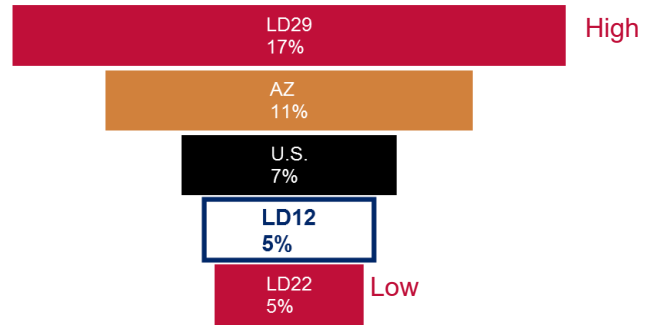

March 2017

Legislative District 12

Gilbert
Queen Creek

Senator
Warren Petersen

Representatives
Eddie Farnsworth
Travis Grantham

Number of Children

Total Population Who are Children

Children Living in Poverty

Children Without Health Insurance

Children Being Raised by Grandparents

3 and 4 Year Olds Enrolled in Preschool

3rd Grade AzMERIT Reading Test Results 2016

School District	Students Passing
Arizona	41%
Gilbert	57%
Higley	61%
Queen Creek	56%

THE ARIZONA CENTER
— FOR ECONOMIC PROGRESS —

March 2017

Legislative District 12

Gilbert
Queen Creek

Senator
Warren Petersen

Representatives
Eddie Farnsworth
Travis Grantham

25-64 Year Olds Working Full Time, Year Around