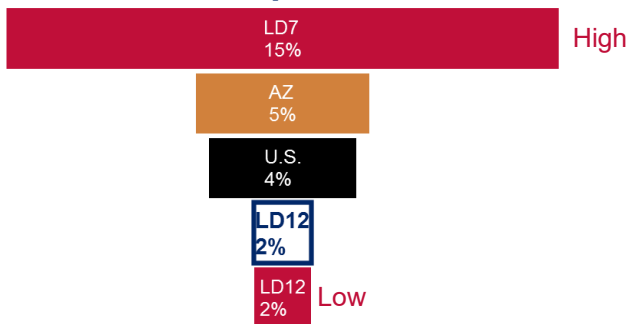

March 2017

Legislative District 12

Gilbert
Queen Creek

Senator
Warren Petersen

Representatives
Eddie Farnsworth
Travis Grantham

Number of Children

Total Population Who are Children

Children Living in Poverty

Children Without Health Insurance

Children Being Raised by Grandparents

3 and 4 Year Olds Enrolled in Preschool

3rd Grade AzMERIT Reading Test Results 2016

School District	Students Passing
Arizona	41%
Gilbert	57%
Higley	61%
Queen Creek	56%

THE ARIZONA CENTER
— FOR ECONOMIC PROGRESS —

March 2017

Legislative District 12

Gilbert
Queen Creek

Senator
Warren Petersen

Representatives
Eddie Farnsworth
Travis Grantham

25-64 Year Olds Working Full Time, Year Around