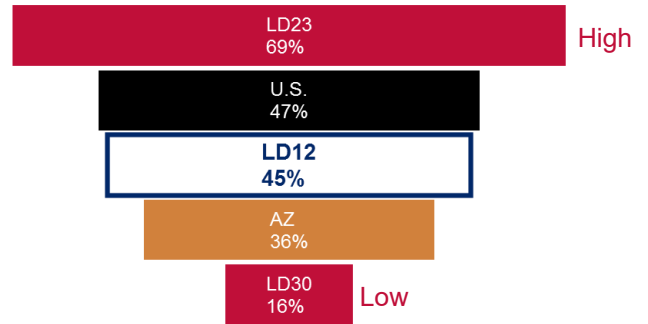

March 2017

Legislative District 12

Gilbert
Queen Creek

Senator
Warren Petersen

Representatives
Eddie Farnsworth
Travis Grantham

Number of Children

Total Population Who are Children

Children Living in Poverty

Children Without Health Insurance

Children Being Raised by Grandparents

3 and 4 Year Olds Enrolled in Preschool

3rd Grade AzMERIT Reading Test Results 2016

School District	Students Passing
Arizona	41%
Gilbert	57%
Higley	61%
Queen Creek	56%

THE ARIZONA CENTER
— FOR ECONOMIC PROGRESS —

March 2017

Legislative District 12

Gilbert
Queen Creek

Senator
Warren Petersen

Representatives
Eddie Farnsworth
Travis Grantham

25-64 Year Olds Working Full Time, Year Around