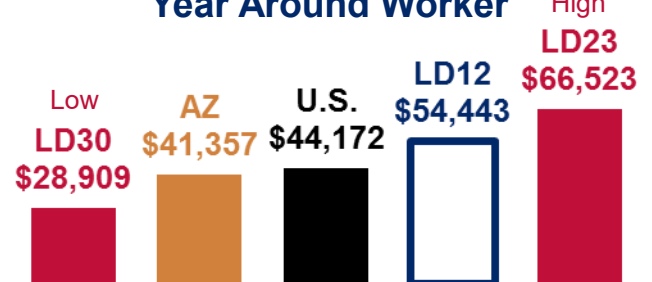

THE ARIZONA CENTER
— FOR ECONOMIC PROGRESS —

March 2017

Legislative District 12

Gilbert
Queen Creek

Senator
Warren Petersen

Representatives
Eddie Farnsworth
Travis Grantham

25-64 Year Olds Working Full Time, Year Around

Median Earnings Per Full Time, Year Around Worker

Children in Families Where All Parents are in the Labor Force

Percent of Housing that is Rented

Moved to Arizona Last Year

Working and No Car

25-64 Year Olds with a Bachelor Degree or Higher