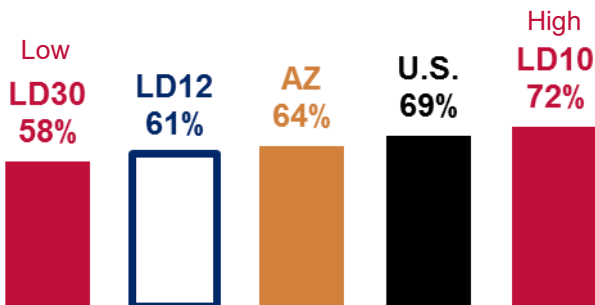

Children Without Health Insurance

Children Being Raised by Grandparents

3 and 4 Year Olds Enrolled in Preschool

3rd Grade AzMERIT Reading Test Results 2016

School District	Students Passing
Arizona	41%
Gilbert	57%
Higley	61%
Queen Creek	56%

THE ARIZONA CENTER
— FOR ECONOMIC PROGRESS —

March 2017

Legislative District 12

Gilbert
Queen Creek

Senator
Warren Petersen

Representatives
Eddie Farnsworth
Travis Grantham

25-64 Year Olds Working Full Time, Year Around

Median Earnings Per Full Time, Year Around Worker

Children in Families Where All Parents are in the Labor Force

Percent of Housing that is Rented

Moved to Arizona Last Year

Working and No Car

25-64 Year Olds with a Bachelor Degree or Higher