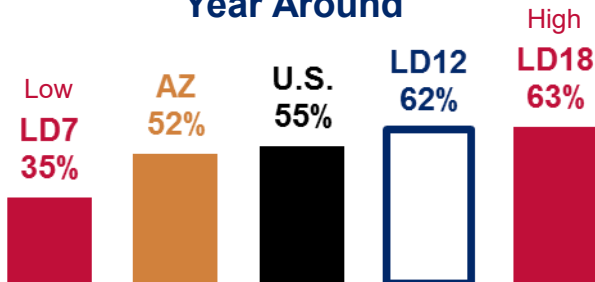

Children Without Health Insurance

Children Being Raised by Grandparents

3 and 4 Year Olds Enrolled in Preschool

3rd Grade AzMERIT Reading Test Results 2016

School District	Students Passing
Arizona	41%
Gilbert	57%
Higley	61%
Queen Creek	56%

THE ARIZONA CENTER
— FOR ECONOMIC PROGRESS —

March 2017

Legislative District 12

Gilbert
Queen Creek

Senator
Warren Petersen

Representatives
Eddie Farnsworth
Travis Grantham

25-64 Year Olds Working Full Time, Year Around

Median Earnings Per Full Time, Year Around Worker

Children in Families Where All Parents are in the Labor Force

Percent of Housing that is Rented

Moved to Arizona Last Year

Working and No Car

25-64 Year Olds with a Bachelor Degree or Higher