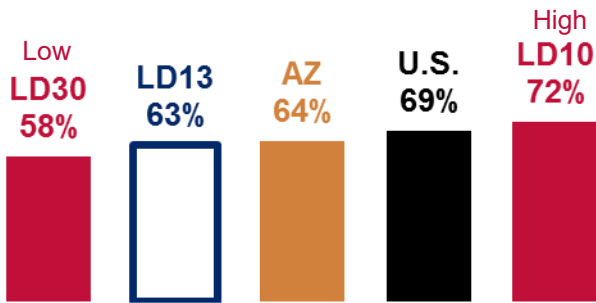

Children Living in Poverty

Children Without Health Insurance

Children Being Raised by Grandparents

3 and 4 Year Olds Enrolled in Preschool

3rd Grade AzMERIT Reading Test Results 2016

School District	Students Passing
Arizona	41%
Litchfield	49%
Wickenburg	33%
Yuma	40%

THE ARIZONA CENTER
— FOR ECONOMIC PROGRESS —

March 2017

Legislative District 13

Maricopa County (West)
City of Yuma (Central and South)
Yuma County (North)

Senator
Steve Montenegro

Representatives
Darin Mitchell
Don Shooter

25-64 Year Olds Working Full Time, Year Around

Median Earnings Per Full Time, Year Around Worker

Children in Families Where All Parents are in the Labor Force

Percent of Housing that is Rented

Moved to Arizona Last Year