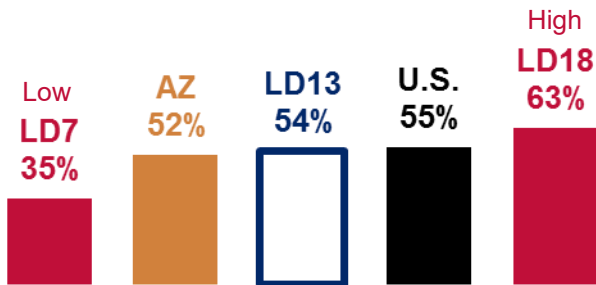

Children Living in Poverty

Children Without Health Insurance

Children Being Raised by Grandparents

3 and 4 Year Olds Enrolled in Preschool

3rd Grade AzMERIT Reading Test Results 2016

School District	Students Passing
Arizona	41%
Litchfield	49%
Wickenburg	33%
Yuma	40%

THE ARIZONA CENTER
— FOR ECONOMIC PROGRESS —

March 2017

Legislative District 13

Maricopa County (West)
City of Yuma (Central and South)
Yuma County (North)

Senator
Steve Montenegro

Representatives
Darin Mitchell
Don Shooter

25-64 Year Olds Working Full Time, Year Around

Median Earnings Per Full Time, Year Around Worker

Children in Families Where All Parents are in the Labor Force

Percent of Housing that is Rented

Moved to Arizona Last Year