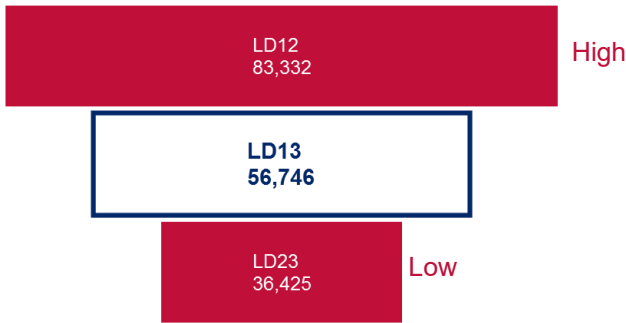

March 2017

Legislative District 13

Maricopa County (West)
City of Yuma (Central and South)
Yuma County (North)

Senator
Steve Montenegro

Representatives
Darin Mitchell
Don Shooter

Number of Children

Total Population Who are Children

Children Living in Poverty

Children Without Health Insurance

Children Being Raised by Grandparents

3 and 4 Year Olds Enrolled in Preschool

3rd Grade AzMERIT Reading Test Results 2016

School District	Students Passing
Arizona	41%
Litchfield	49%
Wickenburg	33%
Yuma	40%