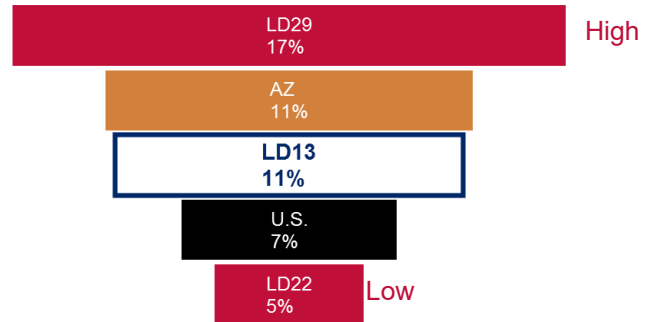

March 2017

Legislative District 13

Maricopa County (West)
City of Yuma (Central and South)
Yuma County (North)

Senator
Steve Montenegro

Representatives
Darin Mitchell
Don Shooter

Number of Children

Total Population Who are Children

Children Living in Poverty

Children Without Health Insurance

Children Being Raised by Grandparents

3 and 4 Year Olds Enrolled in Preschool

3rd Grade AzMERIT Reading Test Results 2016

School District	Students Passing
Arizona	41%
Litchfield	49%
Wickenburg	33%
Yuma	40%