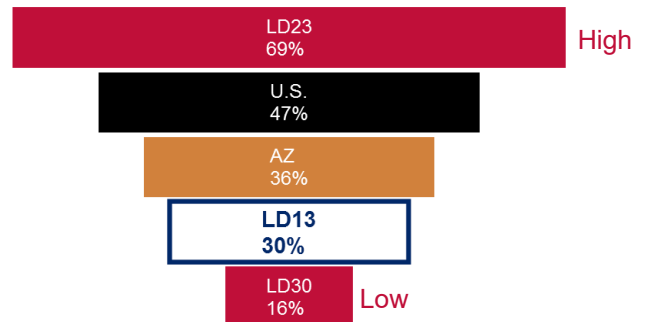

March 2017

Legislative District 13

Maricopa County (West)
City of Yuma (Central and South)
Yuma County (North)

Senator
Steve Montenegro

Representatives
Darin Mitchell
Don Shooter

Number of Children

Total Population Who are Children

Children Living in Poverty

Children Without Health Insurance

Children Being Raised by Grandparents

3 and 4 Year Olds Enrolled in Preschool

3rd Grade AzMERIT Reading Test Results 2016

School District	Students Passing
Arizona	41%
Litchfield	49%
Wickenburg	33%
Yuma	40%

THE ARIZONA CENTER
— FOR ECONOMIC PROGRESS —

March 2017

Legislative District 13

Maricopa County (West)
City of Yuma (Central and South)
Yuma County (North)

Senator
Steve Montenegro

Representatives
Darin Mitchell
Don Shooter