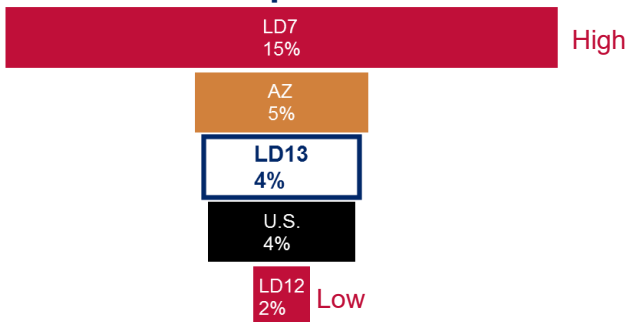

March 2017

Legislative District 13

Maricopa County (West)
City of Yuma (Central and South)
Yuma County (North)

Senator
Steve Montenegro

Representatives
Darin Mitchell
Don Shooter

Number of Children

Total Population Who are Children

Children Living in Poverty

Children Without Health Insurance

Children Being Raised by Grandparents

3 and 4 Year Olds Enrolled in Preschool

3rd Grade AzMERIT Reading Test Results 2016

School District	Students Passing
Arizona	41%
Litchfield	49%
Wickenburg	33%
Yuma	40%

THE ARIZONA CENTER
— FOR ECONOMIC PROGRESS —

March 2017

Legislative District 13

Maricopa County (West)
City of Yuma (Central and South)
Yuma County (North)

Senator
Steve Montenegro

Representatives
Darin Mitchell
Don Shooter