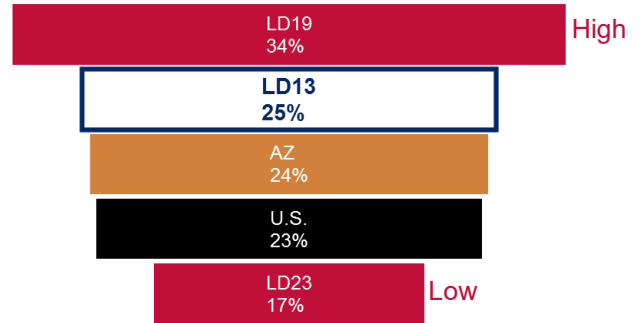

March 2017

Legislative District 13

Maricopa County (West)
City of Yuma (Central and South)
Yuma County (North)

Senator
Steve Montenegro

Representatives
Darin Mitchell
Don Shooter

Number of Children

Total Population Who are Children

Children Living in Poverty

Children Without Health Insurance

Children Being Raised by Grandparents

3 and 4 Year Olds Enrolled in Preschool

3rd Grade AzMERIT Reading Test Results 2016

School District	Students Passing
Arizona	41%
Litchfield	49%
Wickenburg	33%
Yuma	40%