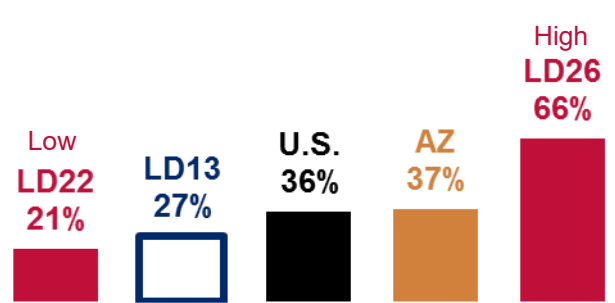

THE ARIZONA CENTER
— FOR ECONOMIC PROGRESS —

March 2017

Legislative District 13

Maricopa County (West)
City of Yuma (Central and South)
Yuma County (North)

Senator
Steve Montenegro

Representatives
Darin Mitchell
Don Shooter

25-64 Year Olds Working Full Time, Year Around

Median Earnings Per Full Time, Year Around Worker

Children in Families Where All Parents are in the Labor Force

Percent of Housing that is Rented

Moved to Arizona Last Year

Working and No Car

25-64 Year Olds with a Bachelor Degree or Higher

Rent is 30% or More of Monthly Income