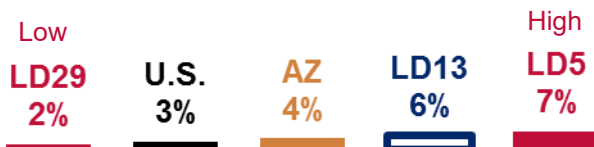

25-64 Year Olds Working Full Time, Year Around

Median Earnings Per Full Time, Year Around Worker

Children in Families Where All Parents are in the Labor Force

Percent of Housing that is Rented

Moved to Arizona Last Year

Working and No Car

25-64 Year Olds with a Bachelor Degree or Higher

Rent is 30% or More of Monthly Income