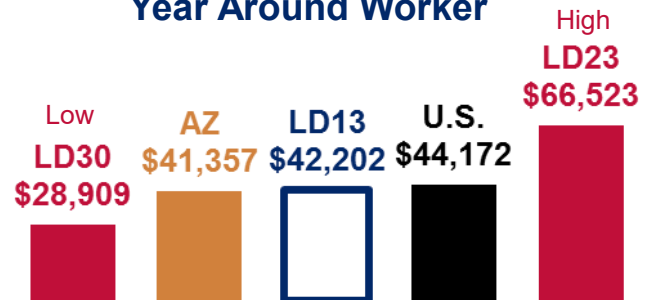

Children Living in Poverty

Children Without Health Insurance

Children Being Raised by Grandparents

3 and 4 Year Olds Enrolled in Preschool

3rd Grade AzMERIT Reading Test Results 2016

School District	Students Passing
Arizona	41%
Litchfield	49%
Wickenburg	33%
Yuma	40%

THE ARIZONA CENTER
— FOR ECONOMIC PROGRESS —

March 2017

Legislative District 13

Maricopa County (West)
City of Yuma (Central and South)
Yuma County (North)

Senator
Steve Montenegro

Representatives
Darin Mitchell
Don Shooter

25-64 Year Olds Working Full Time, Year Around

Median Earnings Per Full Time, Year Around Worker

Children in Families Where All Parents are in the Labor Force

Percent of Housing that is Rented

Moved to Arizona Last Year