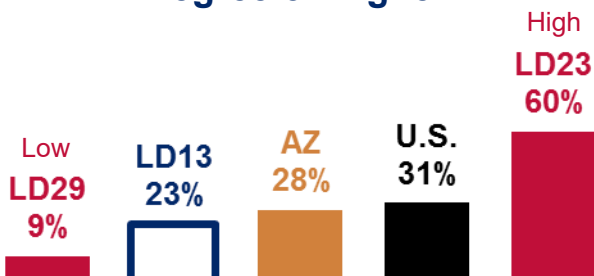

THE ARIZONA CENTER
— FOR ECONOMIC PROGRESS —

March 2017

Legislative District 13

Maricopa County (West)
City of Yuma (Central and South)
Yuma County (North)

Senator
Steve Montenegro

Representatives
Darin Mitchell
Don Shooter

25-64 Year Olds Working Full Time, Year Around

Median Earnings Per Full Time, Year Around Worker

Children in Families Where All Parents are in the Labor Force

Percent of Housing that is Rented

Moved to Arizona Last Year

Working and No Car

25-64 Year Olds with a Bachelor Degree or Higher

Rent is 30% or More of Monthly Income