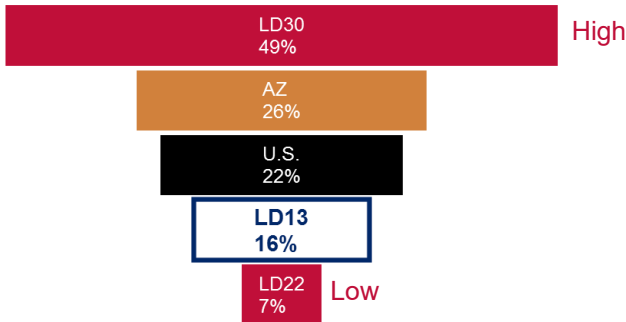

March 2017

Legislative District 13

Maricopa County (West)
City of Yuma (Central and South)
Yuma County (North)

Senator
Steve Montenegro

Representatives
Darin Mitchell
Don Shooter

Number of Children

Total Population Who are Children

Children Living in Poverty

Children Without Health Insurance

Children Being Raised by Grandparents

3 and 4 Year Olds Enrolled in Preschool

3rd Grade AzMERIT Reading Test Results 2016

School District	Students Passing
Arizona	41%
Litchfield	49%
Wickenburg	33%
Yuma	40%