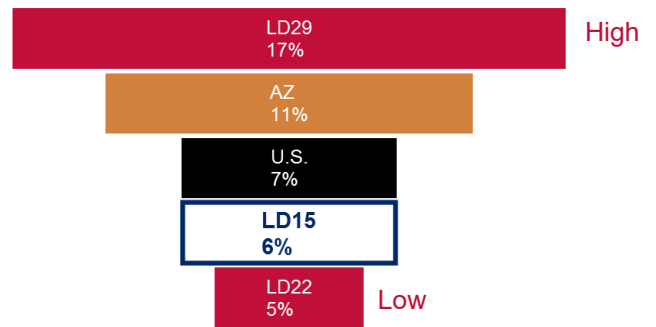

March 2017

Legislative District 15

Deer Valley
Desert Ridge
Northeast Phoenix

Senator
Nancy Barto

Representatives
John M. Allen
Heather Carter

Number of Children

Total Population Who are Children

Children Living in Poverty

Children Without Health Insurance

Children Being Raised by Grandparents

3 and 4 Year Olds Enrolled in Preschool

3rd Grade AzMERIT Reading Test Results 2016

School	Students Passing
Arizona	41%
Desert Willow	67%
Paseo Hills	24%
Stetson Hills	71%
Wildfire	72%

THE ARIZONA CENTER
— FOR ECONOMIC PROGRESS —

March 2017

Legislative District 15

Deer Valley
Desert Ridge
Northeast Phoenix

Senator
Nancy Barto

Representatives
John M. Allen
Heather Carter

25-64 Year Olds Working Full Time, Year Around