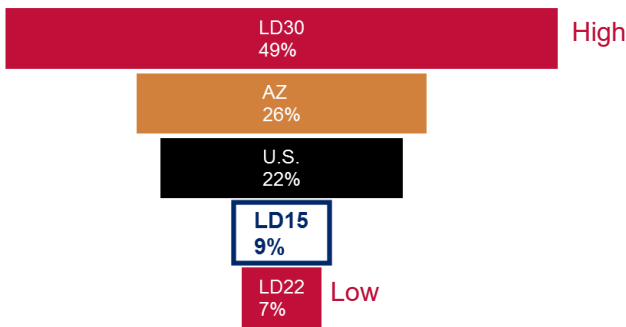

March 2017

Legislative District 15

Deer Valley
Desert Ridge
Northeast Phoenix

Senator
Nancy Barto

Representatives
John M. Allen
Heather Carter

Number of Children

Total Population Who are Children

Children Living in Poverty

Children Without Health Insurance

Children Being Raised by Grandparents

3 and 4 Year Olds Enrolled in Preschool

3rd Grade AzMERIT Reading Test Results 2016

School	Students Passing
Arizona	41%
Desert Willow	67%
Paseo Hills	24%
Stetson Hills	71%
Wildfire	72%

THE ARIZONA CENTER
— FOR ECONOMIC PROGRESS —

March 2017

Legislative District 15

Deer Valley
Desert Ridge
Northeast Phoenix

Senator
Nancy Barto

Representatives
John M. Allen
Heather Carter

25-64 Year Olds Working Full Time, Year Around