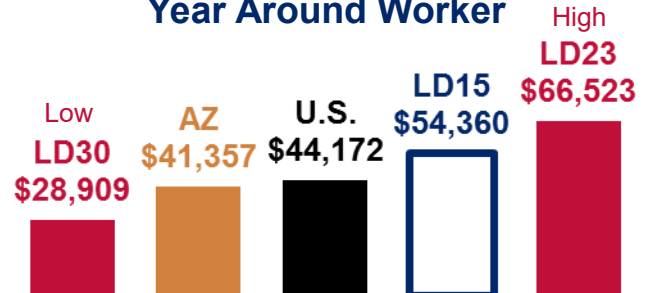

Children Without Health Insurance

Children Being Raised by Grandparents

3 and 4 Year Olds Enrolled in Preschool

3rd Grade AzMERIT Reading Test Results 2016

School	Students Passing
Arizona	41%
Desert Willow	67%
Paseo Hills	24%
Stetson Hills	71%
Wildfire	72%

THE ARIZONA CENTER
— FOR ECONOMIC PROGRESS —

March 2017

Legislative District 15

Deer Valley
Desert Ridge
Northeast Phoenix

Senator
Nancy Barto

Representatives
John M. Allen
Heather Carter

25-64 Year Olds Working Full Time, Year Around

Median Earnings Per Full Time, Year Around Worker

Children in Families Where All Parents are in the Labor Force

Percent of Housing that is Rented

Moved to Arizona Last Year

Working and No Car

25-64 Year Olds with a Bachelor Degree or Higher

Rent is 30% or More of Monthly Income