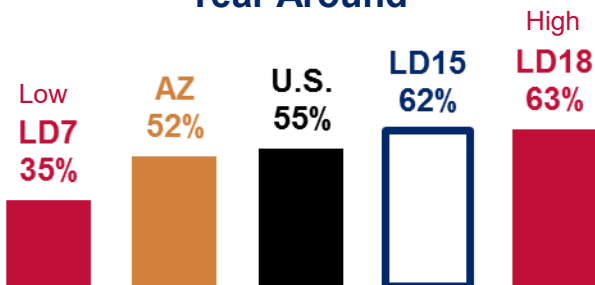

Children Without Health Insurance

Children Being Raised by Grandparents

3 and 4 Year Olds Enrolled in Preschool

3rd Grade AzMERIT Reading Test Results 2016

School	Students Passing
Arizona	41%
Desert Willow	67%
Paseo Hills	24%
Stetson Hills	71%
Wildfire	72%

THE ARIZONA CENTER
— FOR ECONOMIC PROGRESS —

March 2017

Legislative District 15

Deer Valley
Desert Ridge
Northeast Phoenix

Senator
Nancy Barto

Representatives
John M. Allen
Heather Carter

25-64 Year Olds Working Full Time, Year Around

Median Earnings Per Full Time, Year Around Worker

Children in Families Where All Parents are in the Labor Force

Percent of Housing that is Rented

Moved to Arizona Last Year

Working and No Car

25-64 Year Olds with a Bachelor Degree or Higher