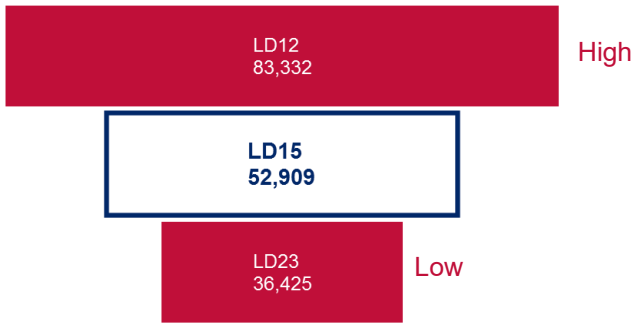

March 2017

Legislative District 15

Deer Valley
Desert Ridge
Northeast Phoenix

Senator
Nancy Barto

Representatives
John M. Allen
Heather Carter

Number of Children

Total Population Who are Children

Children Living in Poverty

Children Without Health Insurance

Children Being Raised by Grandparents

3 and 4 Year Olds Enrolled in Preschool

3rd Grade AzMERIT Reading Test Results 2016

School	Students Passing
Arizona	41%
Desert Willow	67%
Paseo Hills	24%
Stetson Hills	71%
Wildfire	72%

THE ARIZONA CENTER
— FOR ECONOMIC PROGRESS —

March 2017

Legislative District 15

Deer Valley
Desert Ridge
Northeast Phoenix

Senator
Nancy Barto

Representatives
John M. Allen
Heather Carter

25-64 Year Olds Working Full Time, Year Around