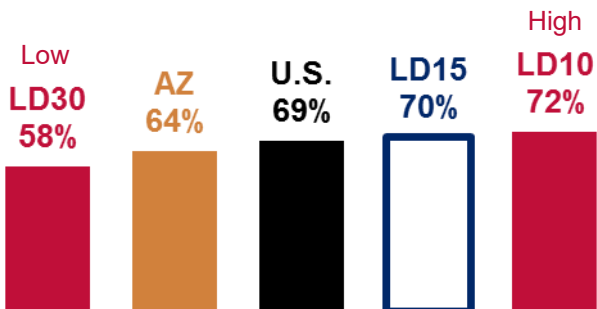

Children Without Health Insurance

Children Being Raised by Grandparents

3 and 4 Year Olds Enrolled in Preschool

3rd Grade AzMERIT Reading Test Results 2016

School	Students Passing
Arizona	41%
Desert Willow	67%
Paseo Hills	24%
Stetson Hills	71%
Wildfire	72%

THE ARIZONA CENTER
— FOR ECONOMIC PROGRESS —

March 2017

Legislative District 15

Deer Valley
Desert Ridge
Northeast Phoenix

Senator
Nancy Barto

Representatives
John M. Allen
Heather Carter

25-64 Year Olds Working Full Time, Year Around

Median Earnings Per Full Time, Year Around Worker

Children in Families Where All Parents are in the Labor Force

Percent of Housing that is Rented

Moved to Arizona Last Year

Working and No Car

25-64 Year Olds with a Bachelor Degree or Higher