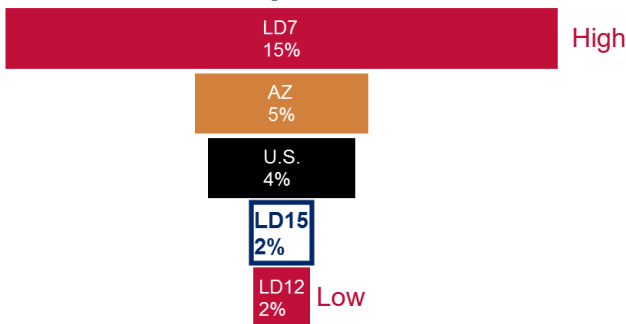

March 2017

Legislative District 15

Deer Valley
Desert Ridge
Northeast Phoenix

Senator
Nancy Barto

Representatives
John M. Allen
Heather Carter

Number of Children

Total Population Who are Children

Children Living in Poverty

Children Without Health Insurance

Children Being Raised by Grandparents

3 and 4 Year Olds Enrolled in Preschool

3rd Grade AzMERIT Reading Test Results 2016

School	Students Passing
Arizona	41%
Desert Willow	67%
Paseo Hills	24%
Stetson Hills	71%
Wildfire	72%

THE ARIZONA CENTER
— FOR ECONOMIC PROGRESS —

March 2017

Legislative District 15

Deer Valley
Desert Ridge
Northeast Phoenix

Senator
Nancy Barto

Representatives
John M. Allen
Heather Carter

25-64 Year Olds Working Full Time, Year Around