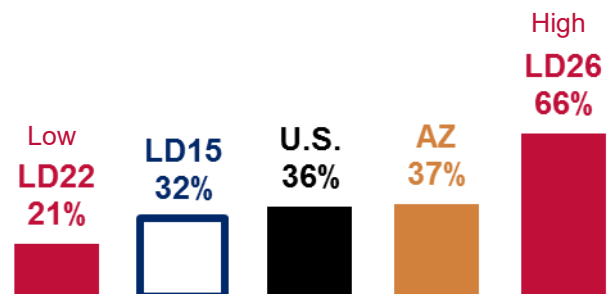

Children Without Health Insurance

Children Being Raised by Grandparents

3 and 4 Year Olds Enrolled in Preschool

3rd Grade AzMERIT Reading Test Results 2016

School	Students Passing
Arizona	41%
Desert Willow	67%
Paseo Hills	24%
Stetson Hills	71%
Wildfire	72%

THE ARIZONA CENTER
— FOR ECONOMIC PROGRESS —

March 2017

Legislative District 15

Deer Valley
Desert Ridge
Northeast Phoenix

Senator
Nancy Barto

Representatives
John M. Allen
Heather Carter

25-64 Year Olds Working Full Time, Year Around

Median Earnings Per Full Time, Year Around Worker

Children in Families Where All Parents are in the Labor Force

Percent of Housing that is Rented

Moved to Arizona Last Year

Working and No Car

25-64 Year Olds with a Bachelor Degree or Higher