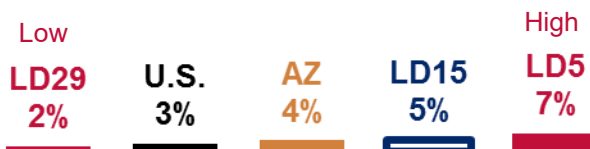

THE ARIZONA CENTER
— FOR ECONOMIC PROGRESS —

March 2017

Legislative District 15

Deer Valley
Desert Ridge
Northeast Phoenix

Senator
Nancy Barto

Representatives
John M. Allen
Heather Carter

25-64 Year Olds Working Full Time, Year Around

Median Earnings Per Full Time, Year Around Worker

Children in Families Where All Parents are in the Labor Force

Percent of Housing that is Rented

Moved to Arizona Last Year

Working and No Car

25-64 Year Olds with a Bachelor Degree or Higher

Rent is 30% or More of Monthly Income