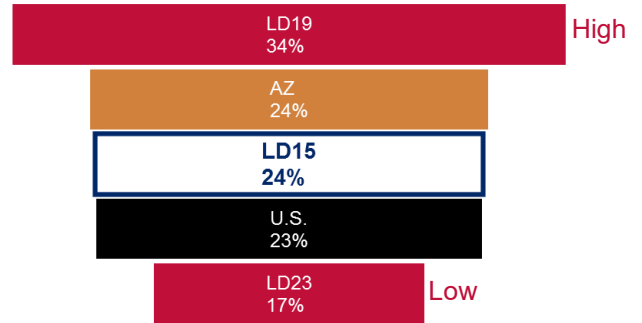

March 2017

Legislative District 15

Deer Valley
Desert Ridge
Northeast Phoenix

Senator
Nancy Barto

Representatives
John M. Allen
Heather Carter

Number of Children

Total Population Who are Children

Children Living in Poverty

Children Without Health Insurance

Children Being Raised by Grandparents

3 and 4 Year Olds Enrolled in Preschool

3rd Grade AzMERIT Reading Test Results 2016

School	Students Passing
Arizona	41%
Desert Willow	67%
Paseo Hills	24%
Stetson Hills	71%
Wildfire	72%

THE ARIZONA CENTER
— FOR ECONOMIC PROGRESS —

March 2017

Legislative District 15

Deer Valley
Desert Ridge
Northeast Phoenix

Senator
Nancy Barto

Representatives
John M. Allen
Heather Carter

25-64 Year Olds Working Full Time, Year Around