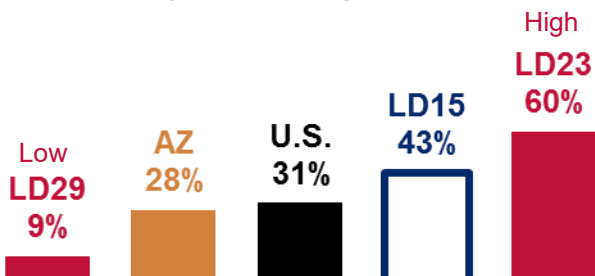

THE ARIZONA CENTER
— FOR ECONOMIC PROGRESS —

March 2017

Legislative District 15

Deer Valley
Desert Ridge
Northeast Phoenix

Senator
Nancy Barto

Representatives
John M. Allen
Heather Carter

25-64 Year Olds Working Full Time, Year Around

Median Earnings Per Full Time, Year Around Worker

Children in Families Where All Parents are in the Labor Force

Percent of Housing that is Rented

Moved to Arizona Last Year

Working and No Car

25-64 Year Olds with a Bachelor Degree or Higher

Rent is 30% or More of Monthly Income