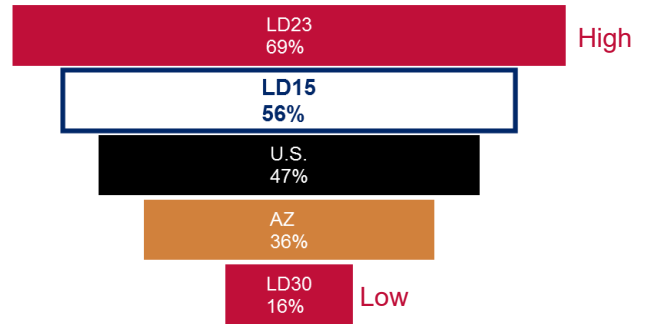

March 2017

Legislative District 15

Deer Valley
Desert Ridge
Northeast Phoenix

Senator
Nancy Barto

Representatives
John M. Allen
Heather Carter

Number of Children

Total Population Who are Children

Children Living in Poverty

Children Without Health Insurance

Children Being Raised by Grandparents

3 and 4 Year Olds Enrolled in Preschool

3rd Grade AzMERIT Reading Test Results 2016

School	Students Passing
Arizona	41%
Desert Willow	67%
Paseo Hills	24%
Stetson Hills	71%
Wildfire	72%

THE ARIZONA CENTER
— FOR ECONOMIC PROGRESS —

March 2017

Legislative District 15

Deer Valley
Desert Ridge
Northeast Phoenix

Senator
Nancy Barto

Representatives
John M. Allen
Heather Carter

25-64 Year Olds Working Full Time, Year Around