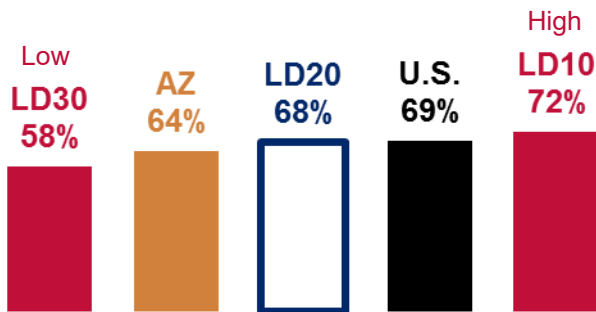

Children in Families Where All Parents are in the Labor Force