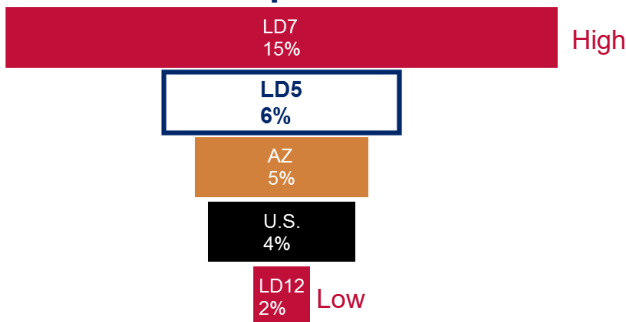

March 2017

Legislative District 5

Bullhead City
Kingman
Lake Havasu City
La Paz County

Senator
Sonny Borrelli

Representatives
Regina Cobb
Paul Mosley

Number of Children

Total Population Who are Children

Children Living in Poverty

Children Without Health Insurance

Children Being Raised by Grandparents

3 and 4 Year Olds Enrolled in Preschool

3rd Grade AzMERIT Reading Test Results 2016

| School District | Students Passing |
|-----------------|------------------|
| Arizona | 41% |
| Kingman | 34% |
| Lake Havasu | 52% |
| Parker | 17% |
| Quartzsite | 42% |