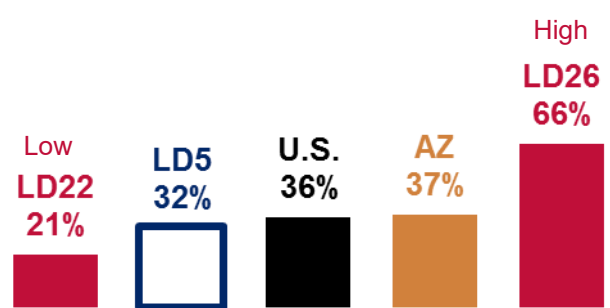

Children Without Health Insurance

Children Being Raised by Grandparents

3 and 4 Year Olds Enrolled in Preschool

3rd Grade AzMERIT Reading Test Results 2016

| School District | Students Passing |
|-----------------|------------------|
| Arizona | 41% |
| Kingman | 34% |
| Lake Havasu | 52% |
| Parker | 17% |
| Quartzsite | 42% |

THE ARIZONA CENTER
— FOR ECONOMIC PROGRESS —

March 2017

Legislative District 5

Bullhead City
Kingman
Lake Havasu City
La Paz County

Senator
Sonny Borrelli

Representatives
Regina Cobb
Paul Mosley

25-64 Year Olds Working Full Time, Year Around

Median Earnings Per Full Time, Year Around Worker

Children in Families Where All Parents are in the Labor Force

Percent of Housing that is Rented

Moved to Arizona Last Year

Working and No Car

25-64 Year Olds with a Bachelor Degree or Higher