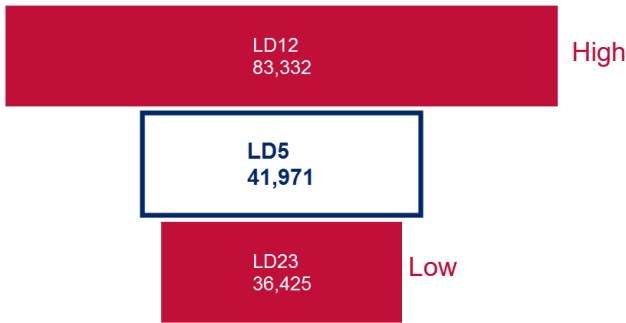

March 2017

Legislative District 5

Bullhead City
Kingman
Lake Havasu City
La Paz County

Senator
Sonny Borrelli

Representatives
Regina Cobb
Paul Mosley

Number of Children

Total Population Who are Children

Children Living in Poverty

Children Without Health Insurance

Children Being Raised by Grandparents

3 and 4 Year Olds Enrolled in Preschool

3rd Grade AzMERIT Reading Test Results 2016

| School District | Students Passing |
|-----------------|------------------|
| Arizona | 41% |
| Kingman | 34% |
| Lake Havasu | 52% |
| Parker | 17% |
| Quartzsite | 42% |