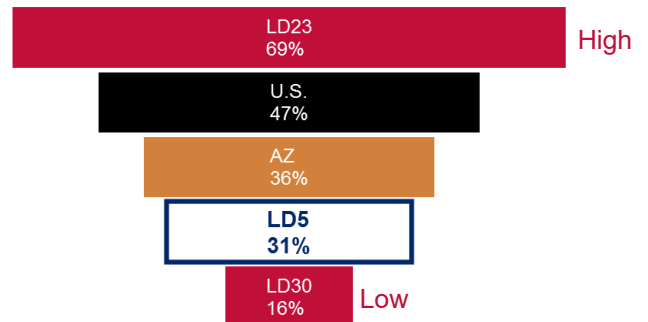

March 2017

Legislative District 5

Bullhead City
Kingman
Lake Havasu City
La Paz County

Senator
Sonny Borrelli

Representatives
Regina Cobb
Paul Mosley

Number of Children

Total Population Who are Children

Children Living in Poverty

Children Without Health Insurance

Children Being Raised by Grandparents

3 and 4 Year Olds Enrolled in Preschool

3rd Grade AzMERIT Reading Test Results 2016

| School District | Students Passing |
|-----------------|------------------|
| Arizona | 41% |
| Kingman | 34% |
| Lake Havasu | 52% |
| Parker | 17% |
| Quartzsite | 42% |