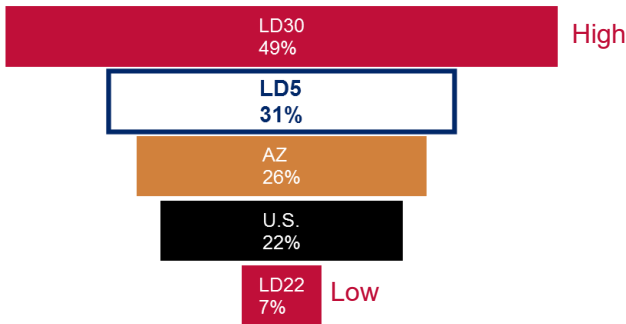

March 2017

Legislative District 5

Bullhead City
Kingman
Lake Havasu City
La Paz County

Senator
Sonny Borrelli

Representatives
Regina Cobb
Paul Mosley

Number of Children

Total Population Who are Children

Children Living in Poverty

Children Without Health Insurance

Children Being Raised by Grandparents

3 and 4 Year Olds Enrolled in Preschool

3rd Grade AzMERIT Reading Test Results 2016

| School District | Students Passing |
|-----------------|------------------|
| Arizona | 41% |
| Kingman | 34% |
| Lake Havasu | 52% |
| Parker | 17% |
| Quartzsite | 42% |