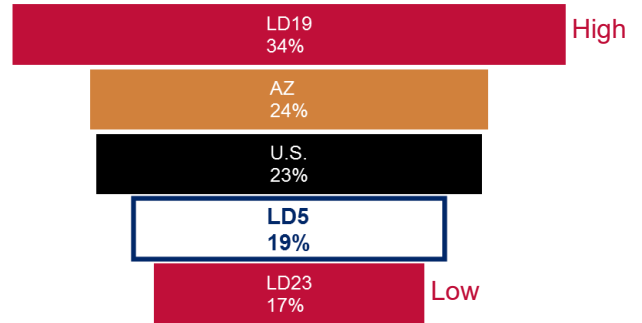

March 2017

Legislative District 5

Bullhead City
Kingman
Lake Havasu City
La Paz County

Senator
Sonny Borrelli

Representatives
Regina Cobb
Paul Mosley

Number of Children

Total Population Who are Children

Children Living in Poverty

Children Without Health Insurance

Children Being Raised by Grandparents

3 and 4 Year Olds Enrolled in Preschool

3rd Grade AzMERIT Reading Test Results 2016

| School District | Students Passing |
|-----------------|------------------|
| Arizona | 41% |
| Kingman | 34% |
| Lake Havasu | 52% |
| Parker | 17% |
| Quartzsite | 42% |