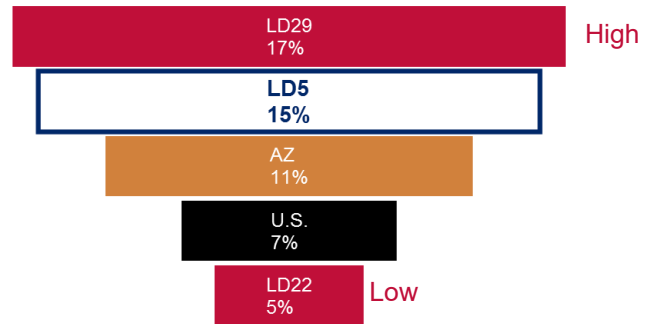

March 2017

Legislative District 5

Bullhead City
Kingman
Lake Havasu City
La Paz County

Senator
Sonny Borrelli

Representatives
Regina Cobb
Paul Mosley

Number of Children

Total Population Who are Children

Children Living in Poverty

Children Without Health Insurance

Children Being Raised by Grandparents

3 and 4 Year Olds Enrolled in Preschool

3rd Grade AzMERIT Reading Test Results 2016

| School District | Students Passing |
|-----------------|------------------|
| Arizona | 41% |
| Kingman | 34% |
| Lake Havasu | 52% |
| Parker | 17% |
| Quartzsite | 42% |