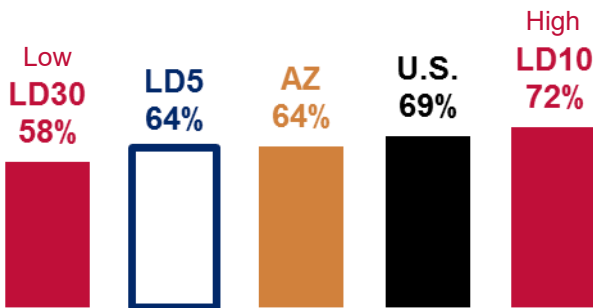

Children Without Health Insurance

Children Being Raised by Grandparents

3 and 4 Year Olds Enrolled in Preschool

3rd Grade AzMERIT Reading Test Results 2016

| School District | Students Passing |
|-----------------|------------------|
| Arizona | 41% |
| Kingman | 34% |
| Lake Havasu | 52% |
| Parker | 17% |
| Quartzsite | 42% |

THE ARIZONA CENTER
— FOR ECONOMIC PROGRESS —

March 2017

Legislative District 5

Bullhead City
Kingman
Lake Havasu City
La Paz County

Senator
Sonny Borrelli

Representatives
Regina Cobb
Paul Mosley

25-64 Year Olds Working Full Time, Year Around

Median Earnings Per Full Time, Year Around Worker

Children in Families Where All Parents are in the Labor Force

Percent of Housing that is Rented

Moved to Arizona Last Year

Working and No Car

25-64 Year Olds with a Bachelor Degree or Higher