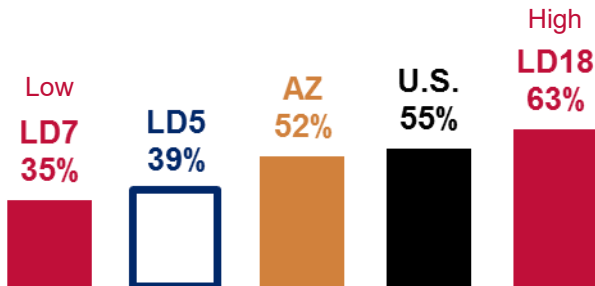

Children Without Health Insurance

Children Being Raised by Grandparents

3 and 4 Year Olds Enrolled in Preschool

3rd Grade AzMERIT Reading Test Results 2016

| School District | Students Passing |
|-----------------|------------------|
| Arizona | 41% |
| Kingman | 34% |
| Lake Havasu | 52% |
| Parker | 17% |
| Quartzsite | 42% |

THE ARIZONA CENTER
— FOR ECONOMIC PROGRESS —

March 2017

Legislative District 5

Bullhead City
Kingman
Lake Havasu City
La Paz County

Senator
Sonny Borrelli

Representatives
Regina Cobb
Paul Mosley

25-64 Year Olds Working Full Time, Year Around

Median Earnings Per Full Time, Year Around Worker

Children in Families Where All Parents are in the Labor Force

Percent of Housing that is Rented

Moved to Arizona Last Year

Working and No Car

25-64 Year Olds with a Bachelor Degree or Higher