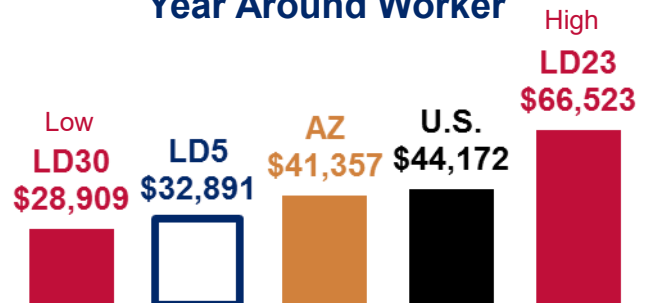

THE ARIZONA CENTER
— FOR ECONOMIC PROGRESS —

March 2017

Legislative District 5

Bullhead City
Kingman
Lake Havasu City
La Paz County

Senator
Sonny Borrelli

Representatives
Regina Cobb
Paul Mosley

25-64 Year Olds Working Full Time, Year Around

Median Earnings Per Full Time, Year Around Worker

Children in Families Where All Parents are in the Labor Force

Percent of Housing that is Rented

Moved to Arizona Last Year

Working and No Car

25-64 Year Olds with a Bachelor Degree or Higher