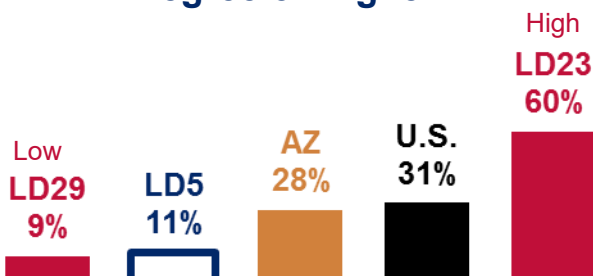

THE ARIZONA CENTER
— FOR ECONOMIC PROGRESS —

March 2017

Legislative District 5

Bullhead City
Kingman
Lake Havasu City
La Paz County

Senator
Sonny Borrelli

Representatives
Regina Cobb
Paul Mosley

25-64 Year Olds Working Full Time, Year Around

Median Earnings Per Full Time, Year Around Worker

Children in Families Where All Parents are in the Labor Force

Percent of Housing that is Rented

Moved to Arizona Last Year

Working and No Car

25-64 Year Olds with a Bachelor Degree or Higher

Rent is 30% or More of Monthly Income