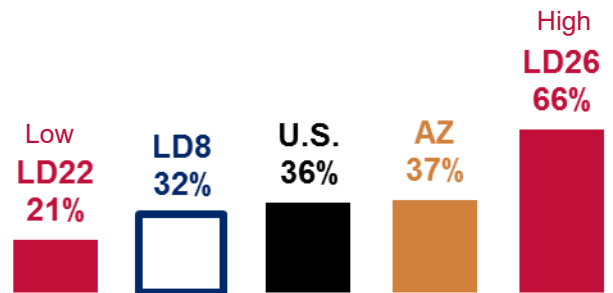

Children Without Health Insurance

Children Being Raised by Grandparents

3 and 4 Year Olds Enrolled in Preschool

3rd Grade AzMERIT Reading Test Results 2016

School District	Students Passing
Arizona	41%
Casa Grande	31%
Coolidge	19%
Florence	34%
Globe	30%

THE ARIZONA CENTER
— FOR ECONOMIC PROGRESS —

March 2017

Legislative District 8

Casa Grande
Florence
Globe
San Tan Valley

Senator
Frank Pratt

Representatives
David L. Cook
Thomas R. Shope

25-64 Year Olds Working Full Time, Year Around

Median Earnings Per Full Time, Year Around Worker

Children in Families Where All Parents are in the Labor Force

Percent of Housing that is Rented

Moved to Arizona Last Year

Working and No Car

25-64 Year Olds with a Bachelor Degree or Higher