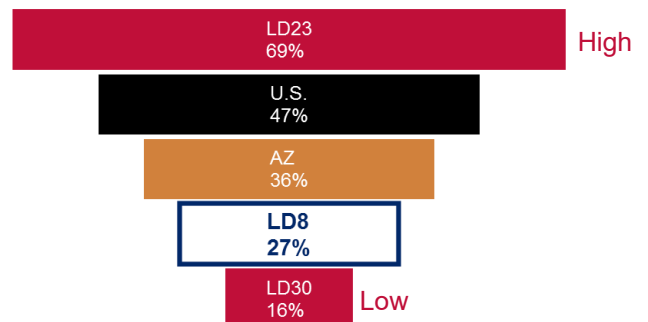

Children Without Health Insurance

Children Being Raised by Grandparents

3 and 4 Year Olds Enrolled in Preschool

3rd Grade AzMERIT Reading Test Results 2016

School District	Students Passing
Arizona	41%
Casa Grande	31%
Coolidge	19%
Florence	34%
Globe	30%