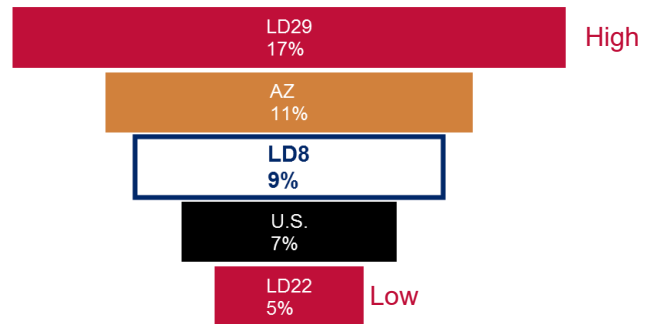

Children Without Health Insurance

Children Being Raised by Grandparents

3 and 4 Year Olds Enrolled in Preschool

3rd Grade AzMERIT Reading Test Results 2016

School District	Students Passing
Arizona	41%
Casa Grande	31%
Coolidge	19%
Florence	34%
Globe	30%