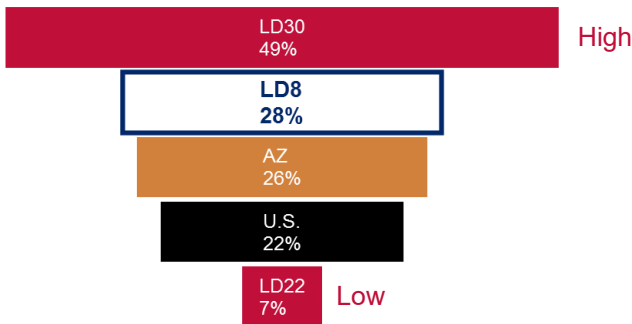

Children Without Health Insurance

Children Being Raised by Grandparents

3 and 4 Year Olds Enrolled in Preschool

3rd Grade AzMERIT Reading Test Results 2016

School District	Students Passing
Arizona	41%
Casa Grande	31%
Coolidge	19%
Florence	34%
Globe	30%