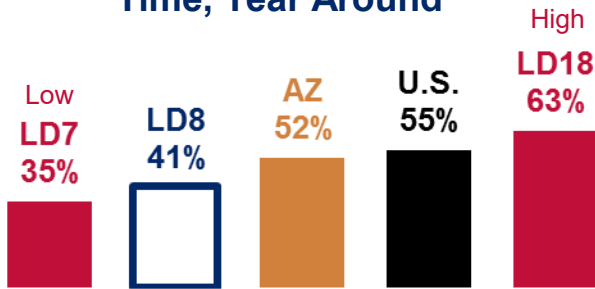

Children Without Health Insurance

Children Being Raised by Grandparents

3 and 4 Year Olds Enrolled in Preschool

3rd Grade AzMERIT Reading Test Results 2016

School District	Students Passing
Arizona	41%
Casa Grande	31%
Coolidge	19%
Florence	34%
Globe	30%

THE ARIZONA CENTER
— FOR ECONOMIC PROGRESS —

March 2017

Legislative District 8

Casa Grande
Florence
Globe
San Tan Valley

Senator
Frank Pratt

Representatives
David L. Cook
Thomas R. Shope

25-64 Year Olds Working Full Time, Year Around

Median Earnings Per Full Time, Year Around Worker

Children in Families Where All Parents are in the Labor Force

Percent of Housing that is Rented

Moved to Arizona Last Year

Working and No Car

25-64 Year Olds with a Bachelor Degree or Higher