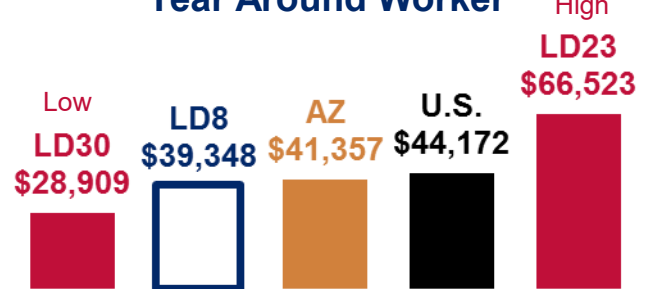

Children Without Health Insurance

Children Being Raised by Grandparents

3 and 4 Year Olds Enrolled in Preschool

3rd Grade AzMERIT Reading Test Results 2016

School District	Students Passing
Arizona	41%
Casa Grande	31%
Coolidge	19%
Florence	34%
Globe	30%

THE ARIZONA CENTER
— FOR ECONOMIC PROGRESS —

March 2017

Legislative District 8

Casa Grande
Florence
Globe
San Tan Valley

Senator
Frank Pratt

Representatives
David L. Cook
Thomas R. Shope

25-64 Year Olds Working Full Time, Year Around

Median Earnings Per Full Time, Year Around Worker

Children in Families Where All Parents are in the Labor Force

Percent of Housing that is Rented

Moved to Arizona Last Year

Working and No Car

25-64 Year Olds with a Bachelor Degree or Higher