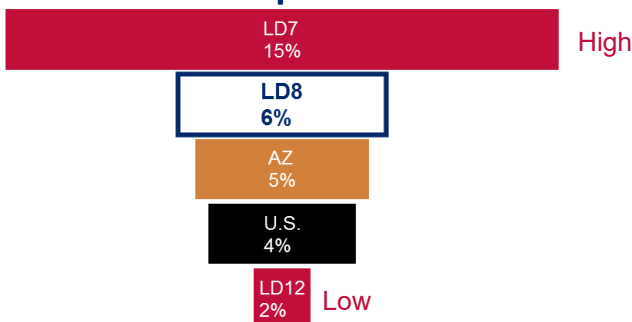

March 2017

Legislative District 8

Casa Grande
Florence
Globe
San Tan Valley

Senator
Frank Pratt

Representatives
David L. Cook
Thomas R. Shope

Number of Children

Total Population Who are Children

Children Living in Poverty

Children Without Health Insurance

Children Being Raised by Grandparents

3 and 4 Year Olds Enrolled in Preschool

3rd Grade AzMERIT Reading Test Results 2016

School District	Students Passing
Arizona	41%
Casa Grande	31%
Coolidge	19%
Florence	34%
Globe	30%