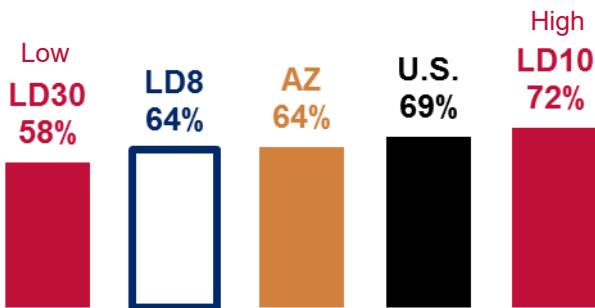

Children Without Health Insurance

Children Being Raised by Grandparents

3 and 4 Year Olds Enrolled in Preschool

3rd Grade AzMERIT Reading Test Results 2016

School District	Students Passing
Arizona	41%
Casa Grande	31%
Coolidge	19%
Florence	34%
Globe	30%

THE ARIZONA CENTER
— FOR ECONOMIC PROGRESS —

March 2017

Legislative District 8

Casa Grande
Florence
Globe
San Tan Valley

Senator
Frank Pratt

Representatives
David L. Cook
Thomas R. Shope

25-64 Year Olds Working Full Time, Year Around

Median Earnings Per Full Time, Year Around Worker

Children in Families Where All Parents are in the Labor Force

Percent of Housing that is Rented

Moved to Arizona Last Year

Working and No Car

25-64 Year Olds with a Bachelor Degree or Higher