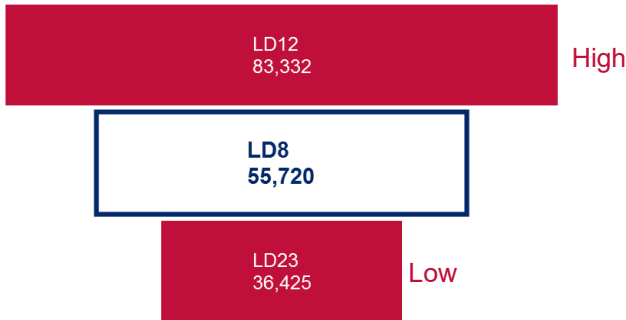

Number of Children