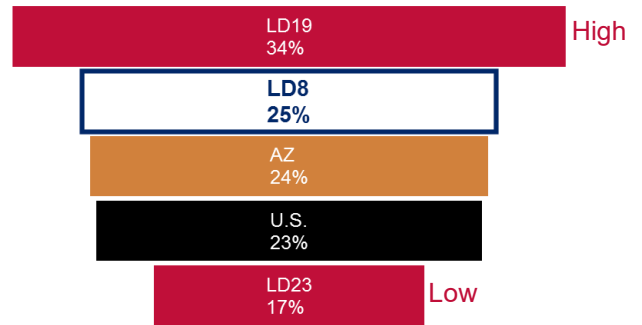

Total Population Who are Children