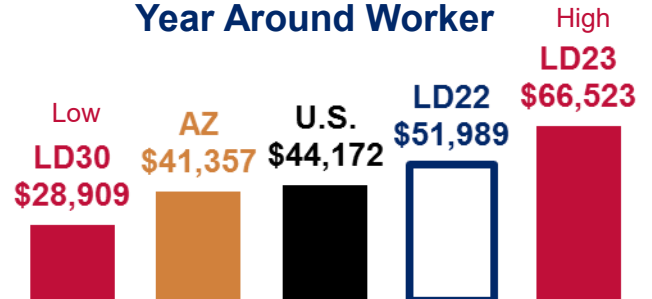

THE ARIZONA CENTER
— FOR ECONOMIC PROGRESS —

March 2017

Legislative District 22

Maricopa County (North Central)
Sun City West
Surprise

Senator
Judy Burges

Representatives
David Livingston
Ben Toma

25-64 Year Olds Working Full Time, Year Around

Median Earnings Per Full Time, Year Around Worker

Children in Families Where All Parents are in the Labor Force

Percent of Housing that is Rented

Moved to Arizona Last Year

Working and No Car

25-64 Year Olds with a Bachelor Degree or Higher