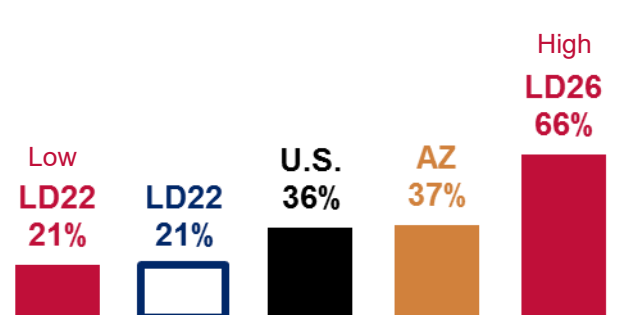

Children Without Health Insurance

Children Being Raised by Grandparents

3 and 4 Year Olds Enrolled in Preschool

3rd Grade AzMERIT Reading Test Results 2016

School/School District	Students Passing
Arizona	41%
Greenbrier Elementary School	65%
Kingswood Elementary School	41%
Lake Pleasant Elementary School	59%
Nadaburg Elementary School District	32%
Western Peaks Elementary School	51%

THE ARIZONA CENTER
— FOR ECONOMIC PROGRESS —

March 2017

Legislative District 22

Maricopa County (North Central)
Sun City West
Surprise

Senator
Judy Burges

Representatives
David Livingston
Ben Toma

25-64 Year Olds Working Full Time, Year Around

Median Earnings Per Full Time, Year Around Worker

Children in Families Where All Parents are in the Labor Force

Percent of Housing that is Rented

Moved to Arizona Last Year

Working and No Car

25-64 Year Olds with a Bachelor Degree or Higher