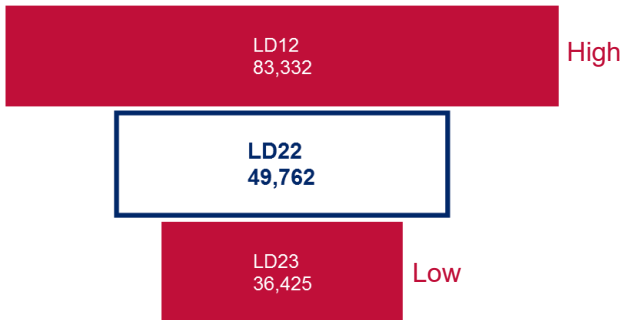

March 2017

Legislative District 22

Maricopa County (North Central)
Sun City West
Surprise

Senator
Judy Burges

Representatives
David Livingston
Ben Toma

Number of Children

Total Population Who are Children

Children Living in Poverty

Children Without Health Insurance

Children Being Raised by Grandparents

3 and 4 Year Olds Enrolled in Preschool

3rd Grade AzMERIT Reading Test Results 2016

School/School District	Students Passing
Arizona	41%
Greenbrier Elementary School	65%
Kingswood Elementary School	41%
Lake Pleasant Elementary School	59%
Nadaburg Elementary School District	32%
Western Peaks Elementary School	51%

THE ARIZONA CENTER
— FOR ECONOMIC PROGRESS —

March 2017

Legislative District 22

Maricopa County (North Central)
Sun City West
Surprise

Senator
Judy Burges

Representatives
David Livingston
Ben Toma

25-64 Year Olds Working Full Time, Year Around