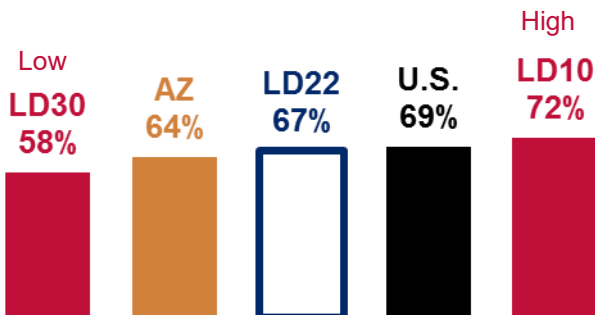

Children Without Health Insurance

Children Being Raised by Grandparents

3 and 4 Year Olds Enrolled in Preschool

3rd Grade AzMERIT Reading Test Results 2016

School/School District	Students Passing
Arizona	41%
Greenbrier Elementary School	65%
Kingswood Elementary School	41%
Lake Pleasant Elementary School	59%
Nadaburg Elementary School District	32%
Western Peaks Elementary School	51%

THE ARIZONA CENTER
— FOR ECONOMIC PROGRESS —

March 2017

Legislative District 22

Maricopa County (North Central)
Sun City West
Surprise

Senator
Judy Burges

Representatives
David Livingston
Ben Toma

25-64 Year Olds Working Full Time, Year Around

Median Earnings Per Full Time, Year Around Worker

Children in Families Where All Parents are in the Labor Force

Percent of Housing that is Rented

Moved to Arizona Last Year

Working and No Car

25-64 Year Olds with a Bachelor Degree or Higher