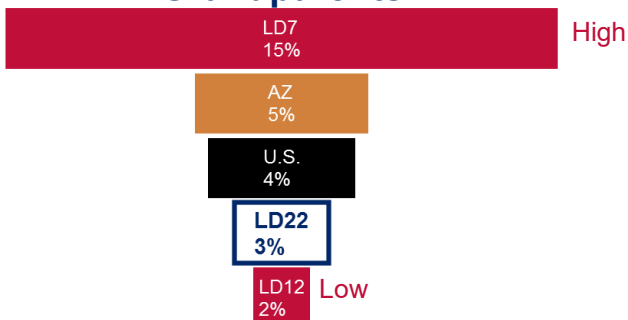

March 2017

Legislative District 22

Maricopa County (North Central)
Sun City West
Surprise

Senator
Judy Burges

Representatives
David Livingston
Ben Toma

Number of Children

Total Population Who are Children

Children Living in Poverty

Children Without Health Insurance

Children Being Raised by Grandparents

3 and 4 Year Olds Enrolled in Preschool

3rd Grade AzMERIT Reading Test Results 2016

School/School District	Students Passing
Arizona	41%
Greenbrier Elementary School	65%
Kingswood Elementary School	41%
Lake Pleasant Elementary School	59%
Nadaburg Elementary School District	32%
Western Peaks Elementary School	51%

THE ARIZONA CENTER
— FOR ECONOMIC PROGRESS —

March 2017

Legislative District 22

Maricopa County (North Central)
Sun City West
Surprise

Senator
Judy Burges

Representatives
David Livingston
Ben Toma

25-64 Year Olds Working Full Time, Year Around