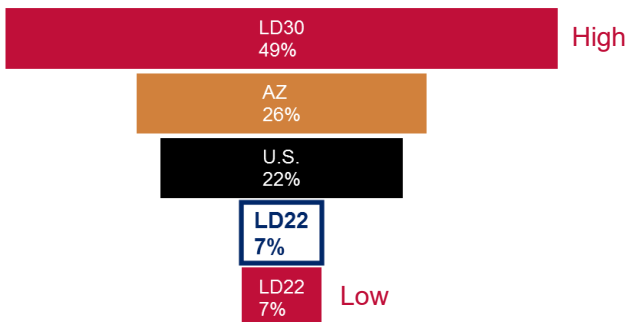

March 2017

Legislative District 22

Maricopa County (North Central)
Sun City West
Surprise

Senator
Judy Burges

Representatives
David Livingston
Ben Toma

Number of Children

Total Population Who are Children

Children Living in Poverty

Children Without Health Insurance

Children Being Raised by Grandparents

3 and 4 Year Olds Enrolled in Preschool

3rd Grade AzMERIT Reading Test Results 2016

School/School District	Students Passing
Arizona	41%
Greenbrier Elementary School	65%
Kingswood Elementary School	41%
Lake Pleasant Elementary School	59%
Nadaburg Elementary School District	32%
Western Peaks Elementary School	51%

THE ARIZONA CENTER
— FOR ECONOMIC PROGRESS —

March 2017

Legislative District 22

Maricopa County (North Central)
Sun City West
Surprise

Senator
Judy Burges

Representatives
David Livingston
Ben Toma

25-64 Year Olds Working Full Time, Year Around