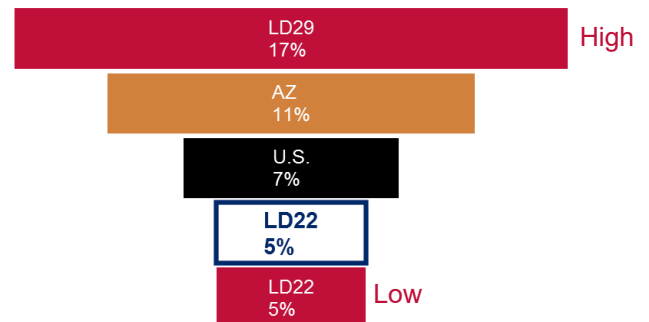

March 2017

Legislative District 22

Maricopa County (North Central)
Sun City West
Surprise

Senator
Judy Burges

Representatives
David Livingston
Ben Toma

Number of Children

Total Population Who are Children

Children Living in Poverty

Children Without Health Insurance

Children Being Raised by Grandparents

3 and 4 Year Olds Enrolled in Preschool

3rd Grade AzMERIT Reading Test Results 2016

School/School District	Students Passing
Arizona	41%
Greenbrier Elementary School	65%
Kingswood Elementary School	41%
Lake Pleasant Elementary School	59%
Nadaburg Elementary School District	32%
Western Peaks Elementary School	51%

THE ARIZONA CENTER
— FOR ECONOMIC PROGRESS —

March 2017

Legislative District 22

Maricopa County (North Central)
Sun City West
Surprise

Senator
Judy Burges

Representatives
David Livingston
Ben Toma

25-64 Year Olds Working Full Time, Year Around