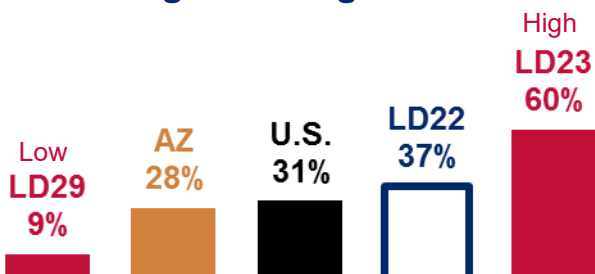

THE ARIZONA CENTER
— FOR ECONOMIC PROGRESS —

March 2017

Legislative District 22

Maricopa County (North Central)
Sun City West
Surprise

Senator
Judy Burges

Representatives
David Livingston
Ben Toma

25-64 Year Olds Working Full Time, Year Around

Median Earnings Per Full Time, Year Around Worker

Children in Families Where All Parents are in the Labor Force

Percent of Housing that is Rented

Moved to Arizona Last Year

Working and No Car

25-64 Year Olds with a Bachelor Degree or Higher

Rent is 30% or More of Monthly Income