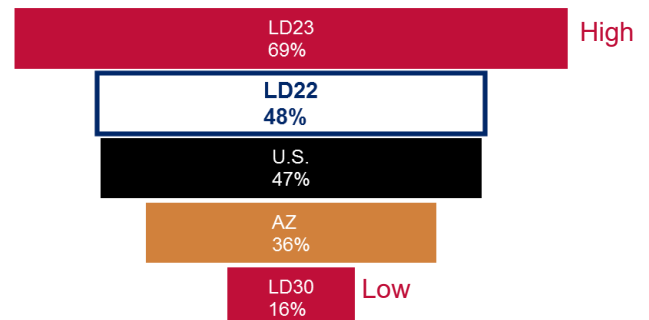

March 2017

Legislative District 22

Maricopa County (North Central)
Sun City West
Surprise

Senator
Judy Burges

Representatives
David Livingston
Ben Toma

Number of Children

Total Population Who are Children

Children Living in Poverty

Children Without Health Insurance

Children Being Raised by Grandparents

3 and 4 Year Olds Enrolled in Preschool

3rd Grade AzMERIT Reading Test Results 2016

School/School District	Students Passing
Arizona	41%
Greenbrier Elementary School	65%
Kingswood Elementary School	41%
Lake Pleasant Elementary School	59%
Nadaburg Elementary School District	32%
Western Peaks Elementary School	51%

THE ARIZONA CENTER
— FOR ECONOMIC PROGRESS —

March 2017

Legislative District 22

Maricopa County (North Central)
Sun City West
Surprise

Senator
Judy Burges

Representatives
David Livingston
Ben Toma

25-64 Year Olds Working Full Time, Year Around