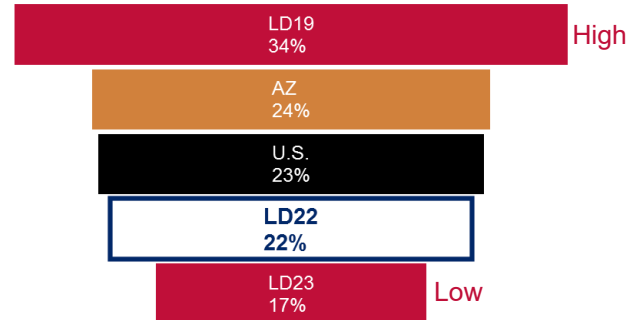

March 2017

Legislative District 22

Maricopa County (North Central)
Sun City West
Surprise

Senator
Judy Burges

Representatives
David Livingston
Ben Toma

Number of Children

Total Population Who are Children

Children Living in Poverty

Children Without Health Insurance

Children Being Raised by Grandparents

3 and 4 Year Olds Enrolled in Preschool

3rd Grade AzMERIT Reading Test Results 2016

School/School District	Students Passing
Arizona	41%
Greenbrier Elementary School	65%
Kingswood Elementary School	41%
Lake Pleasant Elementary School	59%
Nadaburg Elementary School District	32%
Western Peaks Elementary School	51%

THE ARIZONA CENTER
— FOR ECONOMIC PROGRESS —

March 2017

Legislative District 22

Maricopa County (North Central)
Sun City West
Surprise

Senator
Judy Burges

Representatives
David Livingston
Ben Toma

25-64 Year Olds Working Full Time, Year Around