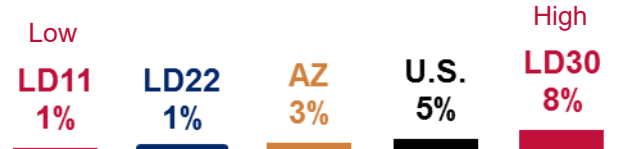

THE ARIZONA CENTER
— FOR ECONOMIC PROGRESS —

March 2017

Legislative District 22

Maricopa County (North Central)
Sun City West
Surprise

Senator
Judy Burges

Representatives
David Livingston
Ben Toma

25-64 Year Olds Working Full Time, Year Around

Median Earnings Per Full Time, Year Around Worker

Children in Families Where All Parents are in the Labor Force

Percent of Housing that is Rented

Moved to Arizona Last Year

Working and No Car

25-64 Year Olds with a Bachelor Degree or Higher