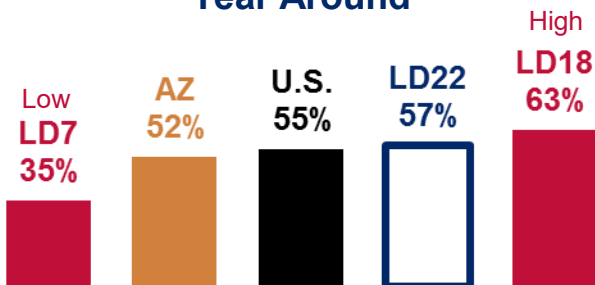

Children Without Health Insurance

Children Being Raised by Grandparents

3 and 4 Year Olds Enrolled in Preschool

3rd Grade AzMERIT Reading Test Results 2016

School/School District	Students Passing
Arizona	41%
Greenbrier Elementary School	65%
Kingswood Elementary School	41%
Lake Pleasant Elementary School	59%
Nadaburg Elementary School District	32%
Western Peaks Elementary School	51%

THE ARIZONA CENTER
— FOR ECONOMIC PROGRESS —

March 2017

Legislative District 22

Maricopa County (North Central)
Sun City West
Surprise

Senator
Judy Burges

Representatives
David Livingston
Ben Toma

25-64 Year Olds Working Full Time, Year Around

Median Earnings Per Full Time, Year Around Worker

Children in Families Where All Parents are in the Labor Force

Percent of Housing that is Rented

Moved to Arizona Last Year

Working and No Car

25-64 Year Olds with a Bachelor Degree or Higher